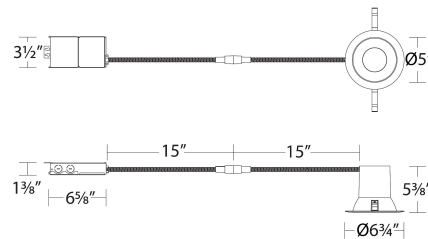

Example: **R6DRDR-F9CS-WT**

DESCRIPTION

Minimum profile downlight with metal conduit and driver included for easy remodel or new construction installation.

FEATURES

- 5-CCT Switchable between 2700K and 5000K
- Sold as remodel, but new construction frame available
- Metal Conduit with Quick Connect to allow for easy installation
- Driver included
- 5 year warranty

SPECIFICATIONS

Construction:	Die-cast Aluminum with 20-gauge Cold Rolled Steel Driver Box
Power:	25W
Input:	120-277 VAC, 50/60Hz
Dimming:	ELV: 100-10% , TRIAC: 100-5%
Light Source:	Integrated LED
Lens:	Frosted TIR lens
Rated Life:	50000 Hours
Mounting:	Heavy gauge retention clips secures fixture to ceiling
Cut Out:	5 1/2"
Finish:	Electrostatically Powder Coated: White
Ceiling Thickness:	1/2" - 1 1/2"
Operating Temp:	-4°F to 104°F (-20°C to 40°C)
Standards:	ETL, cETL, Wet Location Listed, Energy Star 2.0, Title 24 JA8 Compliant, IC, Airtight

FINISHES:

White

LINE DRAWING:

WAC LIGHTING

Blaze 6" Round Remodel Downlight

Fixture Type: _____
Catalog Number: _____
Project: _____
Location: _____

ACCESSORIES

<i>Model</i>	<i>Description</i>	<i>Finish</i>
--------------	--------------------	---------------
