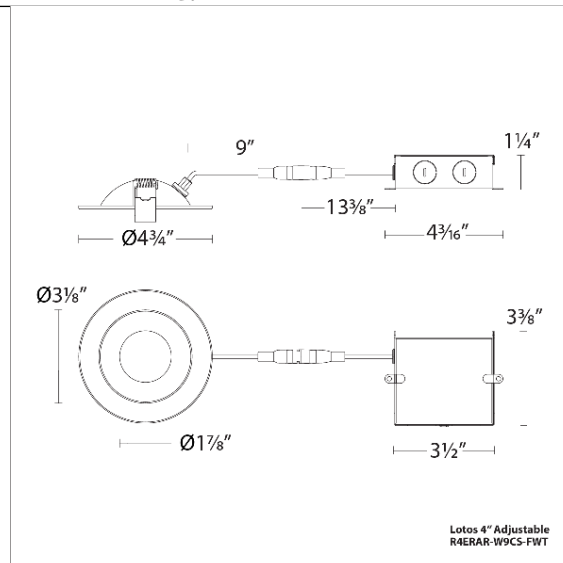

SPECIFICATIONS

| | |
|---------------|---|
| Color Temp: | 2700K/3000K/3500K/4000K/5000K |
| Input: | 120-277 VAC,50/60Hz |
| CRI: | 90 |
| Dimming: | ELV: 100-5% ,TRIAC: 100-5% |
| Rated Life: | 50000 Hours |
| Mounting: | Heavy gauge retention clips secures fixture to ceiling |
| Standards: | ETL, cETL,Title 24 JA8 Compliant,Energy Star 2.0 Wet Location Listed |
| Construction: | Steel with frosted TIR lens |

FINISHES:

White
(Fire Rated)

LINE DRAWING:

WAC LIGHTING

Lotos Adj - Fire Rated

Adjustable Downlight 5CCT

Fixture Type: _____
 Catalog Number: _____
 Project: _____
 Location: _____

| Model | Beam | Color Temp & CRI | Lumens | CBCP | Finish |
|--------|------|---|--------|------|------------------------|
| R6ERAR | W 45 | 9CS 2700K/3000K/3500K/4000K/5000K - 90 | 1320 | No | FWT White (Fire Rated) |