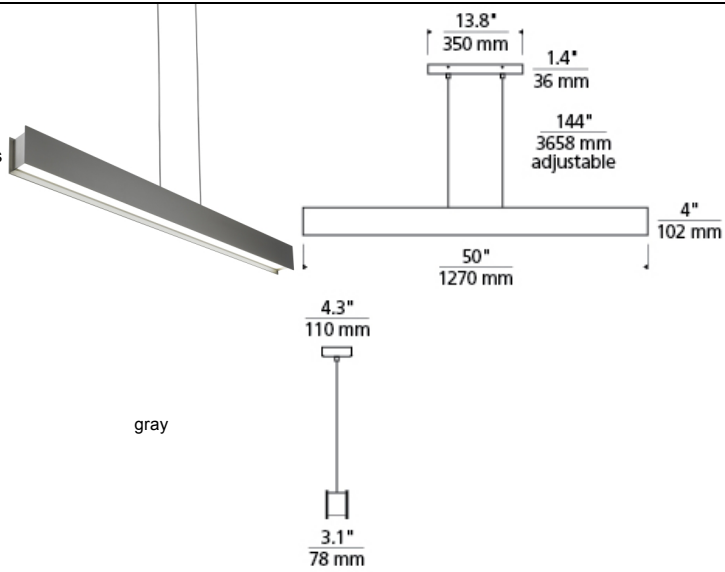

LINEAR SUSPENSION

Vandor Linear Suspension

DESCRIPTION

The Vandor linear suspension light from Tech Lighting uses parallel planes of cold rolled steel coated in matte rubberized paint to reveal decorative satin nickel endcaps which house a recessed LED source designed to distribute a significant punch of task lighting on surfaces below without glare. Includes 40 watts, 2400 net lumen, 3000K LED strip. Dimmable with low-voltage electronic dimmer. Ships with twelve feet of cloth cord.

INSTALLATION

This product can mount to either a 4" square electrical box with round plaster ring or an octagonal electrical box (not included).

ORDERING INFORMATION

700LSVAN COLOR	FINISH	LAMP
Y GRAY	S SATIN NICKEL	-LED830 LED 80 CRI 3000K 120V
W WHITE		-LED830-277 LED 80 CRI 3000K 277V