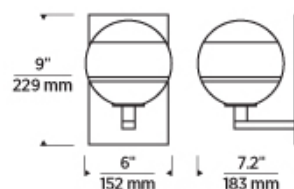

700WSSDN

JOB NAME

NOTES

SPECIFICATIONS

PRIMARY MATERIAL	Glass
SHADE MATERIAL	Glass
NET WEIGHT	4.5 lbs
HEIGHT	9in
WIDTH	7.2in
LENGTH	6in
MIN. EXTENSION FROM WALL	7.2in
UP LIGHT / DOWN LIGHT / BOTH?	
WET LISTED	
DAMP LISTED	
DRY LISTED	
UP / DOWN	
HORIZONTAL / VERTICAL	
WALL / CEILING MOUNT	
GENERAL LISTING	ETL Listed
ADA COMPLIANT	
INCLUDES	