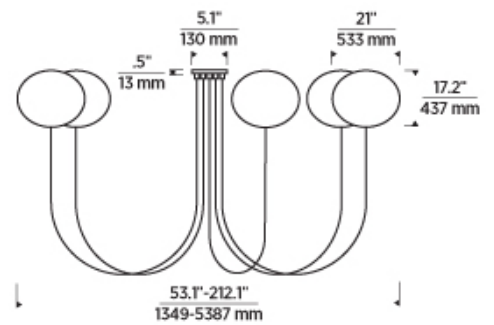

## SPECIFICATIONS

PRIMARY MATERIAL	Steel
SHADE MATERIAL	Glass
NET WEIGHT	70 lbs
HEIGHT	17.2in
WIDTH	53.1in
LENGTH	53.1in
UP LIGHT / DOWN LIGHT / BOTH?	
WET LISTED	
DAMP LISTED	
DRY LISTED	
MIN. HANGING HEIGHT	17.2in
MAX HANGING HEIGHT	17.2in
TOTAL CORD LENGTH	216in
TOTAL STEM LENGTH	
STEM QTY	
SLOPED CEILING ADAPTABLE?	Yes 45° Max
GENERAL LISTING	ETL Listed
INCLUDES	