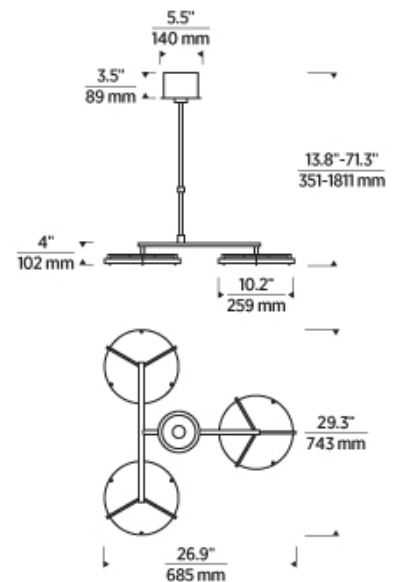

## SPECIFICATIONS

PRIMARY MATERIAL	Aluminum or Brass
SHADE MATERIAL	Weathered Oak
NET WEIGHT	11.5 lbs
HEIGHT	4in
WIDTH	26.9in
LENGTH	29.3in
UP LIGHT / DOWN LIGHT / BOTH?	
WET LISTED	
DAMP LISTED	
DRY LISTED	
MIN. HANGING HEIGHT	13.8in
MAX HANGING HEIGHT	71.3in
TOTAL CORD LENGTH	
TOTAL STEM LENGTH	Up to 60in
STEM QTY	6
SLOPED CEILING ADAPTABLE?	Yes 18° Max
GENERAL LISTING	ETL Listed
INCLUDES	