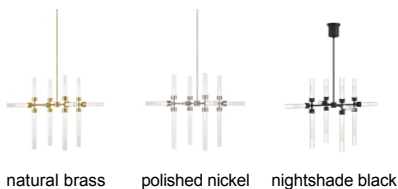

Linger 12-Light Chandelier LED

DESCRIPTION

The Linger 12-Light Chandelier by Sean Lavin for Tech Lighting is designed with twelve LED lights shaped by glass and acrylic cylinders illuminating in multiple directions. Available in Polished Nickel, Nightshade Black and Natural Brass that will slowly patina for a timeless look. This modern chandelier creates a beautiful statement piece for your dining room, living room and foyer. Complete your look with the Linger Chandeliers, Pendant and Wall Sconces. Lamping options are compatible with most dimmers. Refer to Dimming Chart for more information. Includes 53.6 watts, 4251 delivered lumens, 3000K LED modules. Dimmable with most LED compatible ELV and TRIAC dimmers. Includes (4) 12" and (2) 6" rigid stems in coordinating finish. Can be installed on a sloped ceiling up to 35°.

WEIGHT

20-20lb / 9.07-9.07kg ±

natural brass

polished nickel

nightshade black

ORDERING INFORMATION

700LNG	SHAPE OR SIZE	FINISH	LAMP
12	12-LIGHT CHANDELIER	N NATURAL BRASS B NIGHTSHADE BLACK N POLISHED NICKEL	-LED930 INTEGRATED LED 90 CRI 3000K 120V -LED930 INTEGRATED LED 90CRI 3000K 120V (T20/T24)