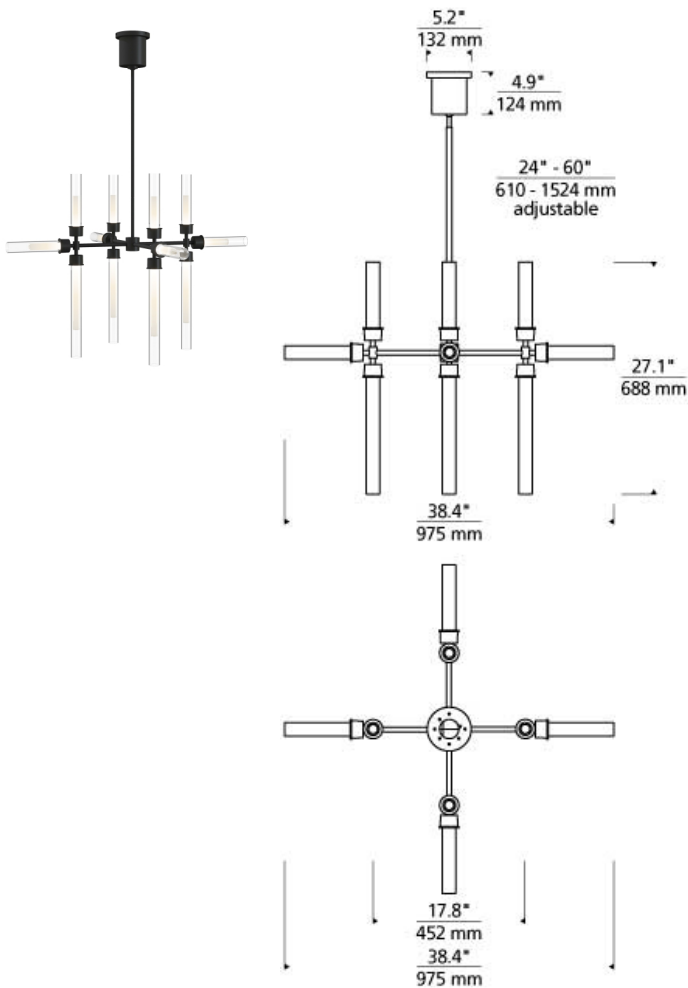

Linger 12-Light Chandelier LED

DESCRIPTION

The Linger 12-Light Chandelier by Sean Lavin for Tech Lighting is designed with twelve LED lights shaped by glass and acrylic cylinders illuminating in multiple directions. Available in Polished Nickel, Nightshade Black and Natural Brass that will slowly patina for a timeless look. This modern chandelier creates a beautiful statement piece for your dining room, living room and foyer. Complete your look with the Linger Chandeliers, Pendant and Wall Sconces. Lamping options are compatible with most dimmers. Refer to Dimming Chart for more information. Includes 53.6 watts, 4251 delivered lumens, 3000K LED modules. Dimmable with most LED compatible ELV and TRIAC dimmers. Includes (4) 12" and (2) 6" rigid stems in coordinating finish. Can be installed on a sloped ceiling up to 35°.

WEIGHT

20-20lb / 9.07-9.07kg ±

natural brass

polished nickel

nightshade black

ORDERING INFORMATION

700LNG	SHAPE OR SIZE	FINISH	LAMP
12	12-LIGHT CHANDELIER	N NATURAL BRASS B NIGHTSHADE BLACK N POLISHED NICKEL	-LED930 INTEGRATED LED 90 CRI 3000K 120V -LED930 INTEGRATED LED 90CRI 3000K 120V (T20/T24)

This product can mount to either a 4" square electrical box with round plaster ring or an octagon electrical box.

700 LNG

FIXTURE:

TYPE:

JOB NAME:

NOTES: