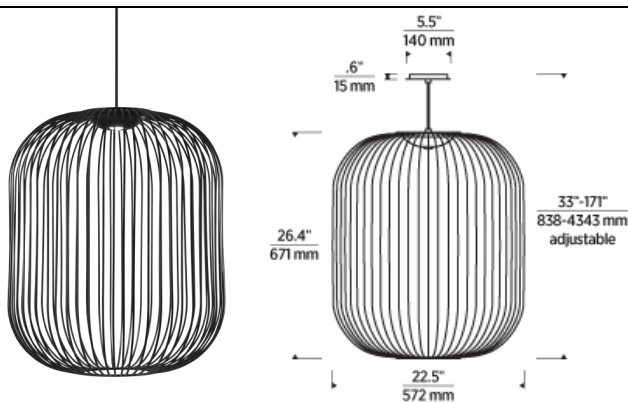

Kai 2 Pendant LED

DESCRIPTION

The Kai 2 Line-Voltage Pendant by Sean Lavin for Tech Lighting takes its modern shape and design inspiration from traditional Japanese lanterns. Kai 2 is designed with modern integrated LED technology and machined with metal rods fastened at perfectly spaced intervals for a balanced look. Includes 120V 12.5 watts, 638 delivered lumens, 3000K LED module. Dimmable with most LED compatible ELV and TRIAC dimmers. Ships with 12 feet of field-cuttable black cloth cord. 120V

plated brass plated brass alt view nightshade black nightshade black alt view

ORDERING INFORMATION

700TDKAI2 FINISH

LAMP

B NIGHTSHADE BLACK
BR PLATED BRASS

-LED930 INTEGRATED LED 90 CRI 3000K 120V

TECH LIGHTING®