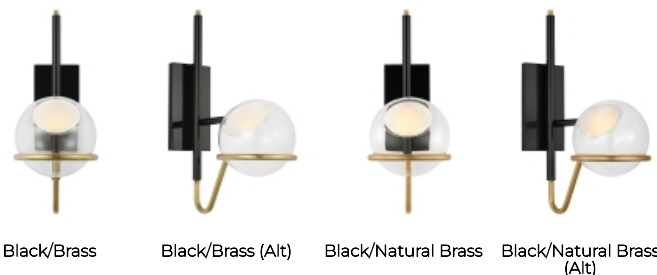

## PRODUCT FEATURES

- Blends the radiance of 1970's Italian flair, with a striking yet simple design
- Two-tone Gloss Black with Natural Brass and Clear Glass
- This item is made of natural brass. It is a living finish that will patina and warm with age which adds richness. If it gets an uneven patina or spots, a brass cleaner can restore the finish
- Multiple applications including larger foyers, display credenzas or bathrooms
- Fully dimmable integrated LED lamp
- Protected by a 5-year warranty. Please visit the "About Us" Page on [techlighting.com](http://techlighting.com) for more for warranty details

Black/Brass (Alt)

## LAMPING

Includes 7.7 watt, 537 delivered lumens, 2700K LED module. 120V dimmable with most LED compatible ELV and TRIAC dimmers. 277V compatible with 0-10V dimmers. Mounts vertically only. Downlight only.

## ORDERING INFORMATION

700WSCRBY	LENGTH (A)	FINISH	LAMP
	18 18"	BNB GLOSSY BLACK/NATURAL BRASS	-LED927 INTEGRATED LED 90 CRI 2700K 120V
		NB NATURAL BRASS	-LED927-277 INTEGRATED LED 90 CRI 2700K 277V
		N POLISHED NICKEL	