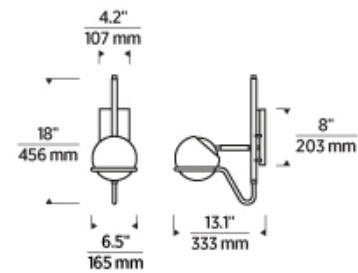

## ORDERING INFORMATION

700WSCRBY	LENGTH (A)	FINISH	LAMP
	18 18"	BNB GLOSSY BLACK/NATURAL BRASS	-LED927 INTEGRATED LED 90 CRI 2700K 120V
		NB NATURAL BRASS	-LED927-277 INTEGRATED LED 90 CRI 2700K 277V
		N POLISHED NICKEL	

## SPECIFICATIONS

PRIMARY MATERIAL	Steel and Brass
SHADE MATERIAL	Glass
NET WEIGHT	5.5 lbs
HEIGHT	18in
WIDTH	13.1in
LENGTH	6.5in
MIN. EXTENSION FROM WALL	13.1in
UP LIGHT / DOWN LIGHT / BOTH?	
WET LISTED	
DAMP LISTED	
DRY LISTED	
UP / DOWN	
HORIZONTAL / VERTICAL	
WALL / CEILING MOUNT	
GENERAL LISTING	ETL Listed
ADA COMPLIANT	
INCLUDES	