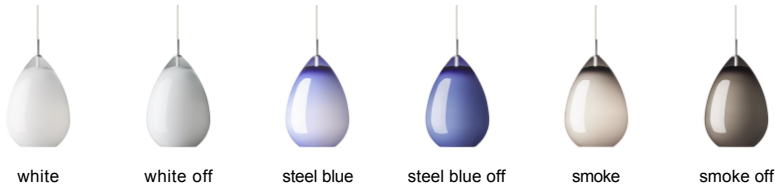

LINE - VOLTAGE PENDANTS / SUSPENSION

Alina Grande Pendant LED

DESCRIPTION

The clean tear dropped shape of the Alina Pendant from Tech Lighting is masterfully hand-blown in Poland to feature a beautiful draw at its crown. Skilled Polish artisans labor to mold the Alina into its signature smooth teardrop silhouette. Light is artfully diffused inside of the warm colored glass. At 7" in height, this modestly scaled pendant is the ideal size for kitchen island lighting, bath lighting flanking a vanity or installed as a modern interpretation of a chandelier in a foyer or dining room. Three contemporary glass colors include Smoke, steel Blue and White. The Alina pendant may be used in conjunction with the Monorail system to add a larger range of design concepts customization's. Rated for (1) 75 watt max, E26 medium based lamp (Lamp Not Included). LED includes 9.5 watt, 759.8 delivered lumens, 2700K medium base LED A19 lamp. Dimmable with most LED compatible ELV and TRIAC dimmers. Fixture provided with six feet of field-cuttable cable.

INSTALLATION

This product can mount to either a 4" square electrical box with round plaster ring or an octagon electrical box.

OTHER

TD includes 4.5" Round Canopy.

ACCESSORIES & OPTICAL CONTROLS

Line-voltage Swag Hook

WEIGHT

7.5-8lb / 3.4-3.63kg ±

white

white off

steel blue

steel blue off

smoke

smoke off