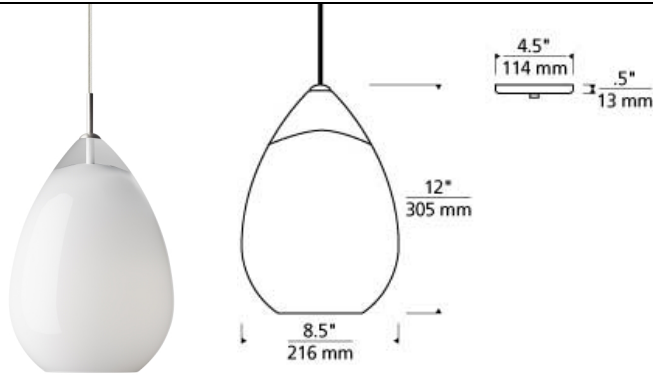

LINE - VOLTAGE PENDANTS / SUSPENSION

Alina Grande Pendant LED

DESCRIPTION

The clean tear dropped shape of the Alina Pendant from Tech Lighting is masterfully hand-blown in Poland to feature a beautiful draw at its crown. Skilled Polish artisans labor to mold the Alina into its signature smooth teardrop silhouette. Light is artfully diffused inside of the warm colored glass. At 7" in height, this modestly scaled pendant is the ideal size for kitchen island lighting, bath lighting flanking a vanity or installed as a modern interpretation of a chandelier in a foyer or dining room. Three contemporary glass colors include Smoke, steel Blue and White. The Alina pendant may be used in conjunction with the Monorail system to add a larger range of design concepts customization's. Rated for (1) 75 watt max, E26 medium based lamp (Lamp Not Included). LED includes 9.5 watt, 759.8 delivered lumens, 2700K medium base LED A19 lamp. Dimmable with most LED compatible ELV and TRIAC dimmers. Fixture provided with six feet of field-cuttable cable.

INSTALLATION

This product can mount to either a 4" square electrical box with round plaster ring or an octagon electrical box.

OTHER

TD includes 4.5" Round Canopy.

ACCESSORIES & OPTICAL CONTROLS

Line-voltage Swag Hook

WEIGHT

7.5-8lb / 3.4-3.63kg ±

white

white off

steel blue

steel blue off

smoke

smoke off