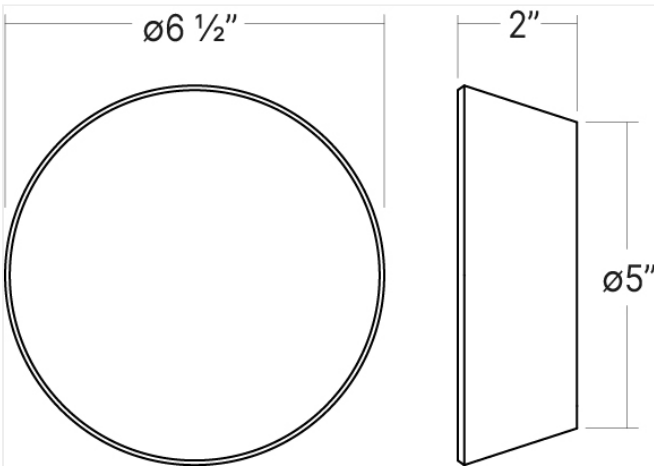

# Mist Round Wall/Ceiling Mount Spec Sheet

SKU: 7545.98W

Crafted from etched glass that optimizes luminescence and subtle color, Mist produces a calming, free floating LED halo effect as light passes through the glass. This collection has three etched glass color options with round and [square](#) shapes. Mist is ideal for a wide range of applications, from providing a sense of calming light in a modern bathroom to creating subtle elegance through a grand hallway.

## Dimensions

Diameter:	6.5"
Canopy/Backplate/Base:	4.5"