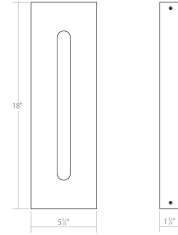

Project:

Tairu LED Sconce Spec Sheet

SKU: 7447.98-WL Learn more at:
<https://sonnemanlight.com/tairu-led-sconce>

Description: A curved rectilinear reflector symmetrically radiates light from the centered LED source, softly illuminating the surrounding area.

Type #:

Dimensions

Height:	18"
Width:	5.75"
Extends:	2"
Minimum Extension:	2"
Maximum Extension:	2"
Size:	18"
Canopy/Backplate/Base Width:	4.5
Canopy/Backplate/Base Height:	18

Electrical Specs

Bulb(s) Included?:	Yes
Bulb 1 Type:	Integral LED
Bulb Quantity:	1
Input Voltage:	120VAC
Wattage:	17
Initial Lumens:	1600
Delivered Lumens:	600
Color Temperature:	3000K
CRI:	90
Power Supply Type:	Driver
Power Supply Quantity:	1
Power Supply Location:	Outlet Box
Dimming Type:	TRIAC/ELV
Bulb Max Wattage:	17

Installation

Installation:	Licensed electrician required
Installation Orientation:	Vertical

Shipping

Carton 1 L x W x H:	23" X 11" X 7"
Carton 1 Gross Weight:	8 LBS
Fixture Weight:	6

Shade

Shade 1 Material:	Aluminum
-------------------	----------