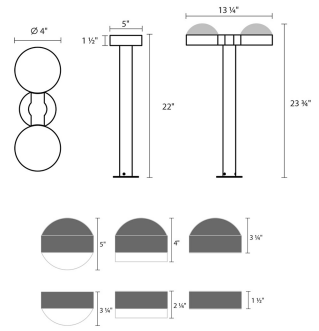

Project:

REALS LED Double Bollard Spec Sheet

SKU: 7307.DC.DL.74-WL Learn more at:
<https://sonnemanlight.com/real-LED-double-bollard>

Description: Bring definition and architectural interest to outdoor sites and along paths or planted beds, with bollards of perfect solid geometry and LED lighting functionality. REALS Bollards offer a broad range of configurations, with many available options for lenses, caps, and heights for a variety of LED illuminating possibilities. Also available as a [Bollard](#), [Downlight Sconce](#), [Up/Down Sconce](#), and [Surface Mount](#).

Type #:

Dimensions

Height:	23.75"
Width:	5"
Length:	13.5"
Canopy/Backplate/Base:	4"
Size:	22"
Canopy/Backplate/Base Height:	0.25

Electrical Specs

Bulb(s) Included?:	Yes
Bulb 1 Type:	Integral LED
Bulb Quantity:	2
Input Voltage:	12VAC
Wattage:	20
Initial Lumens:	2080
Color Temperature:	3000K
CRI:	90
Power Supply Type:	Transformer
Power Supply Location:	Remote (Sold Separately)
Dimming Type:	Non-dimmable
Bulb Max Wattage:	20

Installation

Installation:	Licensed electrician required
---------------	-------------------------------

Shipping

Carton 1 L x W x H:	29" X 17" X 9"
Carton 1 Gross Weight:	10 LBS
Fixture Weight:	7

Shade

Lens Type:	Dome Caps and Dome Lenses
Shade 1 Material:	Frosted White Polycarbonate