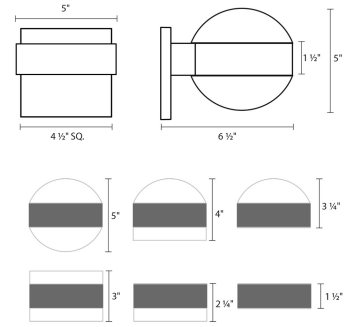

Project:

REALS Up/Down LED Sconce Spec Sheet

SKU: 7302.PL.FH.72-WL Learn more at:
<https://sonnemanlight.com/real-up-2fdown-led-sconce>

Description: Consider the possibilities of the nearly unlimited opportunities to configure REALS sconces, with lenses and caps, for a variety of LED illuminating possibilities. Also available as a [Downlight Sconce](#), [Surface Mount](#), [Bollard](#), and [Double Bollard](#).

Type #:

Dimensions

Height:	2.5"
Width:	5"
Extends:	6.5"
Minimum Extension:	6.5"
Maximum Extension:	6.5"
Canopy/Backplate/Base Width:	4.5
Canopy/Backplate/Base Depth:	0.5
Canopy/Backplate/Base Height:	4.5

Installation

Installation:	Licensed electrician required
Installation Orientation:	Vertical

Shipping

Carton 1 L x W x H:	9" X 10" X 9"
Carton 1 Gross Weight:	4 LBS
Fixture Weight:	3

Shade

Lens Type:	Plate Lens and Clear Cylinder Lends
Shade 1 Material:	Clear Polycarbonate
Shade 2 Material:	Frosted White Polycarbonate