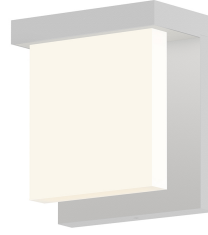

Project:

Glass Glow LED Sconce Spec Sheet

SKU: 7275.98-WL Learn more at:
<https://sonnemanlight.com/glass-glow-led-sconce>

Description: A thick, etched glass panel, suspended in air from a horizontal plane, radiates its LED illumination from within.

Type #:

Dimensions

Height:	5.75"
Width:	5"
Extends:	3"
Minimum Extension:	3"
Maximum Extension:	3"
Canopy/Backplate/Base Width:	5
Canopy/Backplate/Base Depth:	0.75
Canopy/Backplate/Base Height:	5.75

Electrical Specs

Available Finishes

Available Finishes: Bright Satin Aluminum (.16), Satin Black (.25), Textured Bronze (.72), Textured Gray (.74), Textured White (.98)

General Listings

Features:	Wet Rated
Certification:	C-ETL-US
Color/Finish:	Textured White (.98)
Dark Sky Friendly:	N