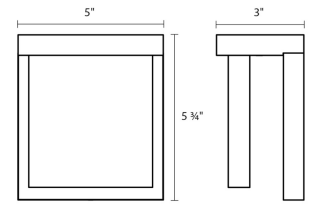

Project:

Glass Glow LED Sconce Spec Sheet

SKU: 7275.98-WL Learn more at:
<https://sonnemanlight.com/glass-glow-led-sconce>

Description: A thick, etched glass panel, suspended in air from a horizontal plane, radiates its LED illumination from within.

Type #:

Dimensions

Height:	5.75"
Width:	5"
Extends:	3"
Minimum Extension:	3"
Maximum Extension:	3"
Canopy/Backplate/Base Width:	5
Canopy/Backplate/Base Depth:	0.75
Canopy/Backplate/Base Height:	5.75

Electrical Specs

Installation

Installation:	Licensed electrician required
Installation Orientation:	Vertical

Shipping

Carton 1 L x W x H:	9" X 9" X 7"
Carton 1 Gross Weight:	4 LBS

Shade

Shade 1 Material:	Etched Glass
-------------------	--------------