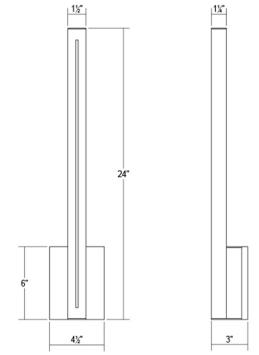

Project:

Stripe LED Sconce Spec Sheet

SKU: 7113.74-WL Learn more at:
<https://sonnemanlight.com/stripe-led-sconce>

Description: This square vertical column is a strong and commanding element, with presence and dramatic impact. Light is indirectly reflected off the surface it is mounted upon, halving the white LED front stripe, which can be made red, blue, or yellow by an interchangeable color strip.

Type #:

Dimensions

Height:	24"
Width:	1.5"
Extends:	3"
Minimum Extension:	3"
Maximum Extension:	3"
Size:	24"
Canopy/Backplate/Base Width:	4.5
Canopy/Backplate/Base Depth:	0.5
Canopy/Backplate/Base Height:	6

Electrical Specs

Bulb(s) Included?:	Yes
Bulb 1 Type:	Integral LED
Bulb Quantity:	1
Input Voltage:	120VAC
Wattage:	11
Initial Lumens:	990
Delivered Lumens2:	530
Color Temperature:	3000K
CRI:	90
Power Supply Type:	Driver
Power Supply Quantity:	1
Power Supply Location:	Outlet Box
Dimming Type:	TRIAC/ELV
Bulb Max Wattage:	11

Installation

Installation:	Licensed electrician required
Installation Orientation:	Vertical

Shipping

Carton 1 L x W x H:	27" X 7" X 5"
Carton 1 Gross Weight:	4 LBS

Shade

Shade 1 Material:	Aluminum w/Colored Strip
-------------------	--------------------------