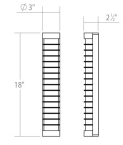

Project:

Gessato LED Bath Bar Spec Sheet

SKU: 3941.25 Learn more at:
<https://sonnemanlight.com/gessato-led-bath-bar>

Description: The rhythmically aligned circular fins of this architecturally precise linear composition delineate its solid, functional geometry. Mounted vertically or horizontally on a wall or ceiling, the crisp pattern of fins defines a disciplined rhythm of length and scale.

Type #:

Dimensions

Height:	18"
Width:	3"
Extends:	2.5"
Minimum Extension:	2.5"
Maximum Extension:	2.5"
Size:	18"
Canopy/Backplate/Base Width:	3
Canopy/Backplate/Base Height:	18

Electrical Specs

Bulb(s) Included?:	Yes
Bulb 1 Type:	Integral LED
Bulb Quantity:	1
Input Voltage:	120VAC
Wattage:	9
Initial Lumens:	800
Delivered Lumens:	480
Color Temperature:	3000K
CRI:	90
Power Supply Type:	Driver
Power Supply Quantity:	1
Power Supply Location:	Outlet Box
Dimming Type:	TRIAC/ELV
Bulb Max Wattage:	9

Installation

Installation:	Licensed electrician required
Installation Orientation:	Any Orientation

Shipping

Carton 1 L x W x H:	21" X 7" X 7"
---------------------	---------------

Shade

Shade 1 Material:	Optical Acrylic
-------------------	-----------------