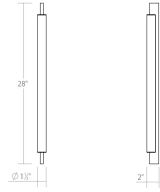

Project:

Keel LED Bath Bar Spec Sheet

SKU: 3832.25   Learn more at:
<https://sonnemanlight.com/keel-led-bath-bar>

Description: A classically minimalist approach to functionality with its architectural sleekness. Keel's Bath Bar is dramatically functional and modern. In addition to this Bath Bar, Keel is also available as a free-standing [Floor Lamp](#), suspended as a [Pendant](#), and wall-mounted as a [Wall Lamp](#). These crisply intersecting forms bring multiple lighting applications to the task with architectural precision.

Type #:

Dimensions

Height:	1.5"
Width:	28"
Extends:	2.25"
Minimum Extension:	2.25"
Maximum Extension:	2.25"
Size:	28"
Canopy/Backplate/Base Width:	28
Canopy/Backplate/Base Height:	1.5

Electrical Specs

Bulb(s) Included?:	Yes
Bulb 1 Type:	Integral LED
Bulb Quantity:	1
Input Voltage:	120VAC
Wattage:	15
Initial Lumens:	1600
Delivered Lumens:	1100
Color Temperature:	3000K
CRI:	90
Power Supply Type:	Driver
Power Supply Quantity:	1
Power Supply Location:	Remote
Dimming Type:	TRIAC/ELV
Bulb Max Wattage:	15

Installation

Installation:	Licensed electrician required
Installation Orientation:	Any Orientation

Shipping

Carton 1 L x W x H:	32" X 6" X 6"
Carton 1 Gross Weight:	3 LBS

Shade

Shade 1 Material:	Optical Acrylic

Available Finishes

Available Finishes: Bright Satin Aluminum (.16), Satin Black (.25), Satin White (.03)

General Listings

Features:	ADA Compliant, Damp Rated
Certification:	C-ETL-US
Color/Finish:	Satin Black (.25)
Dark Sky Friendly:	N