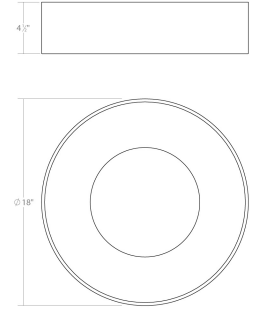

Project:

Ilios LED Surface Mount Spec Sheet

SKU: 3736.18 Learn more at:
<https://sonnemanlight.com/ilios-led-surface-mount>

Description: Set within a crisp round drum, the soft curvature of the interior surface reflects the luminance of a shallow dome diffuser. The result is a glow of unified radiance from within the volume, which delivers brightness with a soft ambiance within a space.

Type #:

Dimensions

Height: 5"
Diameter: 18"
Canopy/Backplate/Base: 18"
Size: 18"

Electrical Specs

Bulb(s) Included?: Yes
Bulb 1 Type: Integral LED
Bulb Quantity: 1
Input Voltage: 120-277VAC
Wattage: 22
Initial Lumens: 2350
Delivered Lumens: 1880
Color Temperature: 3000K
CRI: 90
Power Supply Type: Driver
Power Supply Quantity: 1
Power Supply Location: Fixture
Dimming Type: TRIAC/ELV/
0-10V
Bulb Max Wattage: 22

Installation

Installation: Licensed electrician required

Shipping

Carton 1 L x W x H: 22" X 22" X 8"
Carton 1 Gross Weight: 9 LBS
Fixture Weight: 7

Shade

Shade 1 Material: Frosted Acrylic

Available Finishes