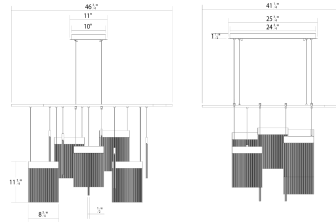

## V Panels Large Chandelier Spec Sheet

SKU: 3097.01 Learn more at:  
<https://sonnemanlight.com/v-panels-chandelier>

Description: Designed to celebrate the transformative quality of light, V Panels refract LED illumination outward as well as downward through the bottom panel edge. Each luminaire is capped with a crisp rectilinear chrome top. These chandeliers are available in multiple configurations, with luminaires of various heights and widths. V Panels is also available as a [single pendant](#), in multiple sizes.

### Dimensions

Height: 11.75"  
Width: 41.25"  
Length: 46.75"  
Hanging Details: 20"  
Adjustable Cord  
Large Intersections  
Size: