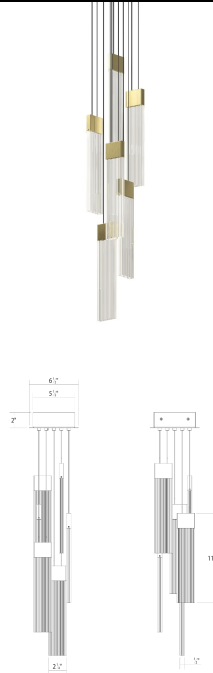

# V Panels 6-Light Thin Chandelier Spec Sheet

SKU: 3095.14    Learn more at:  
<https://sonnemanlight.com/v-panels-chandelier>

Description: Designed to celebrate the transformative quality of light, V Panels refract LED illumination outward as well as downward through the bottom panel edge. Each luminaire is capped with a crisp rectilinear chrome top. These chandeliers are available in multiple configurations, with luminaires of various heights and widths. V Panels is also available as a [single pendant](#), in multiple sizes.

## Dimensions

Height: 11.75"  
Width: 5"  
Length: 6.75"  
Hanging Details: 20'  
Adjustable Cord  
Size: 6 Light Thin

## Electrical Specs

Bulb(s) Included?: Yes  
Bulb 1 Type: Integral LED  
Bulb Quantity: 6  
Input Voltage: 120-277VAC  
Wattage: 23  
Initial Lumens: 2800  
Color Temperature: 3000K  
CRI: 90  
Power Supply Type: Driver  
Power Supply Quantity: 1  
Power Supply Location: Canopy  
Dimming Type: TRIAC/ELV/0-10V

## Shade

Shade Material: Acrylic  
Shade 1 Color: Clear  
Shade 2 Color: N/A  
Shade 3 Material: N/A  
Shade 3 Color: N/A