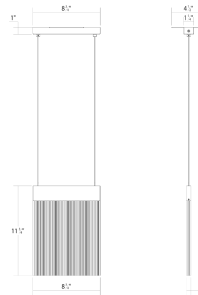

Project:

V Panels Pendant Spec Sheet

SKU: 3090.14 Learn more at:
<https://sonnemanlight.com/v-panels-single-pendant>

Description: Designed to celebrate the transformative quality of light, V Panels refract LED illumination outward as well as downward through the bottom panel edge. V Panels pendants are capped with a crisp rectilinear chrome top, and are available in various heights and widths. V Panels is also available in multiple [chandelier](#) configurations.

Scaled for residential, hospitality and commercial settings for an enduring modern presence.

Type #:

Dimensions

Height: 11.75"
Width: 0.5"
Length: 8.75"
Hanging Details: 20'
Adjustable Cord
Size: Pendant