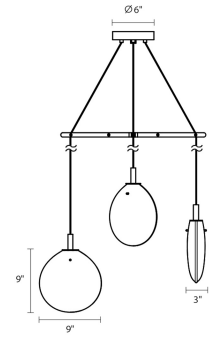

Project:

Cantina LED Pendant Spec Sheet

SKU: 2995.25K-SML Learn more at:
<https://sonnemanlight.com/cantina-led-pendant>

Description: A flask-like flat oval glass profile, suspended from a slender cable, rotates randomly to various orientations creating an asymmetric relationship to its surroundings. A single point source of LED illumination within the void of the larger glass volume creates a special aesthetic tension of scales.

Type #:

Dimensions

Height:	12"
Width:	15"
Length:	4.5"
Diameter:	30"
Canopy/Backplate/Base:	6"
Hanging Details:	6" Adjustable Cords
Size:	Small 3- Light Tri- Spreader
Canopy/Backplate/Base Height:	1.25

Electrical Specs

Installation

Installation:	Licensed electrician required
Sloped Ceiling Compatible?:	Not Compatible

Shipping

Carton 1 L x W x H:	31" X 13" X 13"
Carton 1 Gross Weight:	14 LBS
Fixture Weight:	9

Shade

Shade 1 Material:	Glass
-------------------	-------