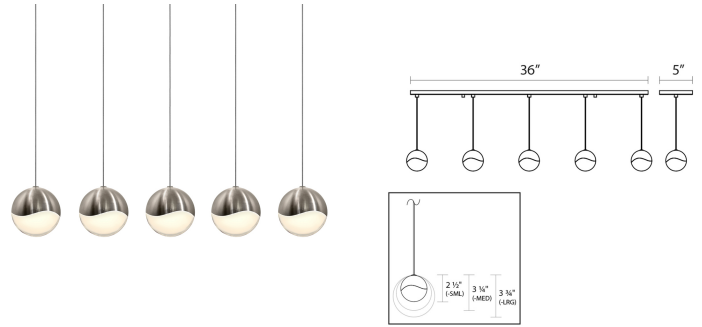

Project:

Grapes LED Pendant Spec Sheet

SKU: 2921.13-LRG Learn more at:
<https://sonnemanlight.com/grapes-led-pendant>

Description: Grapes are luminous LED spheres in multiple sizes, arrayed in precise or random patterns, in clusters, or as single points of light. Seen from the middle or above, the crystal appears clear with a subtle luminance. Moving below, the crystal facets become increasingly apparent, refracting the light into a dazzling radiance.

Type #:

Dimensions

Height:	3.75"
Width:	37.75"
Length:	3.75"
Diameter:	3.75"
Shape:	Rectangle Canopy
Size:	5-Light Large
Canopy/Backplate/Base Width:	36
Canopy/Backplate/Base Depth:	5
Canopy/Backplate/Base Height:	0.5

Electrical Specs

Bulb(s) Included?:	Yes
Bulb 1 Type:	Integral LED
Bulb Quantity:	5
Input Voltage:	120VAC
Wattage:	28
Initial Lumens:	1500
Color Temperature:	3000K
CRI:	90
Power Supply Type:	Transformer
Power Supply Quantity:	1
Power Supply Location:	Outlet Box
Dimming Type:	ELV
Bulb Max Wattage:	28

Installation

Installation:	Licensed electrician required
Sloped Ceiling Compatible?:	Not Compatible

Shipping

Carton 1 L x W x H:	40" X 6" X 14"
Carton 1 Gross Weight:	19 LBS

Shade

Shade 1 Material:	Glass Lens
-------------------	------------