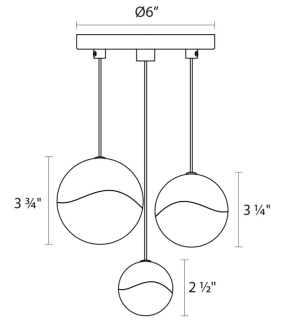

Project:

Grapes LED Pendant Spec Sheet

SKU: 2914.01-LRG Learn more at:
<https://sonnemanlight.com/grapes-led-pendant>

Description: Grapes are luminous LED spheres in multiple sizes, arrayed in precise or random patterns, in clusters, or as single points of light. Seen from the middle or above, the crystal appears clear with a subtle luminance. Moving below, the crystal facets become increasingly apparent, refracting the light into a dazzling radiance.

Type #:

Dimensions

Height:	3.75"
Diameter:	8.25"
Canopy/Backplate/Base:	6"
Hanging Details:	10' Adjustable Cord
Shape:	Round Canopy
Size:	3-Light Large
Canopy/Backplate/Base Height:	0.5

Electrical Specs

Bulb(s) Included?:	Yes
Bulb 1 Type:	Integral LED
Bulb Quantity:	3
Input Voltage:	120VAC
Wattage:	17
Initial Lumens:	900
Color Temperature:	3000K
CRI:	90
Power Supply Type:	Transformer
Power Supply Quantity:	1
Power Supply Location:	Outlet Box
Dimming Type:	ELV
Bulb Max Wattage:	17

Installation

Installation:	Licensed electrician required
Sloped Ceiling Compatible?:	Compatible

Shipping

Carton 1 L x W x H:	9" X 9" X 8"
Carton 1 Gross Weight:	8 LBS

Shade

Shade 1 Material:	Glass Lens
-------------------	------------