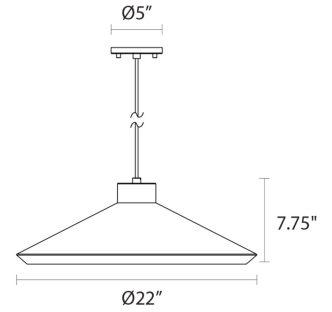

Type #:

Dimensions

Height:	7.75"
Diameter:	22"
Canopy/Backplate/Base:	5"
Hanging Details:	10' Adj. Black Silk Cord

Electrical Specs

Bulb Quantity:	1
Input Voltage:	120VAC
Wattage:	9
Initial Lumens:	850
Delivered Lumens:	949
Color Temperature:	3000K
CRI:	80
Base Type:	GU24

Installation

Installation:	Licensed electrician required
Sloped Ceiling Compatible?:	Compatible

Shipping

Carton 1 L x W x H:	26" X 25" X 10"
Carton 1 Gross Weight:	8 LBS

Shade

Shade 1 Material:	Aluminum
-------------------	----------