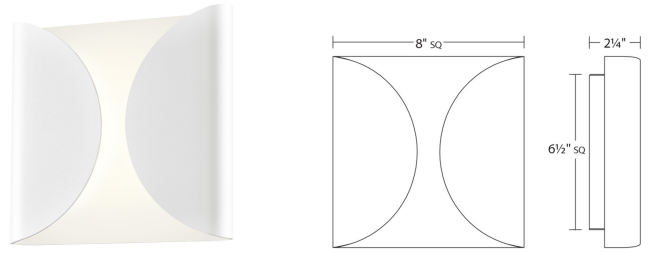

Project:

Folds LED Sconce Spec Sheet

SKU: 2710.98-WL Learn more at:
<https://sonnemanlight.com/folds-led-sconce>

Description: Rounded ends of planar surface are folded to form a simple volume of reflected LED illumination, scaled in two sizes and designed for indoor or outdoor applications.

Type #:

Dimensions

Height:	8"
Width:	8"
Extends:	2.25"
Minimum Extension:	2.25"
Maximum Extension:	2.25"
Size:	Standard
Canopy/Backplate/Base Depth:	6.5
Canopy/Backplate/Base Height:	6.5

Electrical Specs

Installation

Installation:	Licensed electrician required
Installation Orientation:	Vertical

Shipping

Carton 1 L x W x H:	11" X 11" X 5"
Carton 1 Gross Weight:	4 LBS
Fixture Weight:	3

Shade

Shade 1 Material:	Aluminum
-------------------	----------