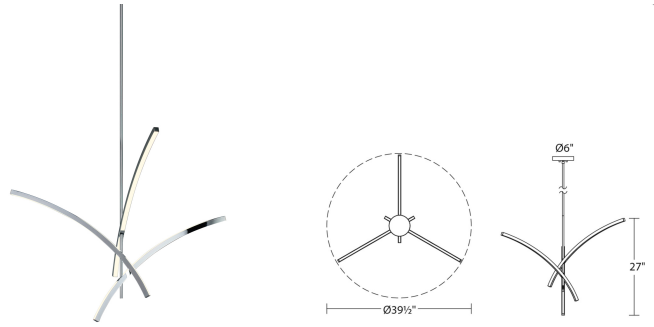

Project:

Gestures 3-Arm LED Pendant Spec Sheet

SKU: 2583.01 Learn more at:
<https://sonnemanlight.com/gestures-3-arm-led-pendant>

Description: Sweeping gestures from the featherlight hand of an artist's brush define this dramatic expression of luminous art. LED illumination radiates from the top and bottom faces of each sweeping arc to cast direct and indirect light within a space.

Type #:

Dimensions

Height:	27"
Diameter:	39.5"
Canopy/Backplate/Base:	6"
Hanging Details:	(3) 12" + (1) 6" Stem Kit
Canopy/Backplate/Base Height:	1

Electrical Specs

Bulb(s) Included?:	Yes
Bulb 1 Type:	Integral LED
Input Voltage:	120VAC
Wattage:	75
Initial Lumens:	4000
Delivered Lumens:	2800
Color Temperature:	3000K
CRI:	90
Power Supply Type:	Transformer
Power Supply Quantity:	1
Power Supply Location:	Outlet Box
Dimming Type:	ELV
Bulb Max Wattage:	75

Installation

Installation:	Licensed electrician required
Sloped Ceiling Compatible?:	Not Compatible

Shipping

Carton 1 L x W x H:	31" X 28" X 5"
Carton 1 Gross Weight:	9 LBS
Fixture Weight:	7

Shade

Shade 1 Material:	Aluminum
Shade 2 Material:	Acrylic