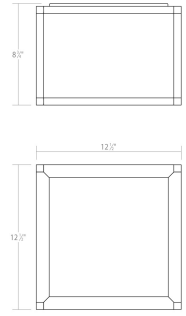

Project:

Cubix LED Surface Mount Spec Sheet

SKU: 24Z0008K Learn more at:
<https://sonnemanlight.com/cubix-led-surface-mount>

Description: Cubix LED Surface Mount brings volume and constructive interest to Modern space. Low profile Cubix Surface allows for ceiling surface mounting or suspended installation where a minimal height is desired across the plane of a space. Arrayed in precisely interconnected relationships, these suspended cubes are joined to each other by a shared leg on each frame. As single fixtures or clustered in arrangements across larger spaces, Cubix Surface expands the utility and aesthetic application of the Cubix family, along with the [Cubix LED Pendant](#).

Type #:

Dimensions

Height:	8.75"
Width:	12.5"
Length:	12.5"
Size:	1-Light Medium
Canopy/Backplate/Base Width:	12.5
Canopy/Backplate/Base Depth:	12.5
Canopy/Backplate/Base Height:	0.75

Electrical Specs

Bulb(s) Included?:	Yes
Bulb 1 Type:	Integral LED
Bulb Quantity:	1
Input Voltage:	120VAC
Wattage:	12
Initial Lumens:	1150
Delivered Lumens:	500
Color Temperature:	3000K
CRI:	90
Power Supply Type:	Driver
Power Supply Quantity:	1
Power Supply Location:	Outlet Box
Dimming Type:	TRIAC/ELV
Bulb Max Wattage:	12