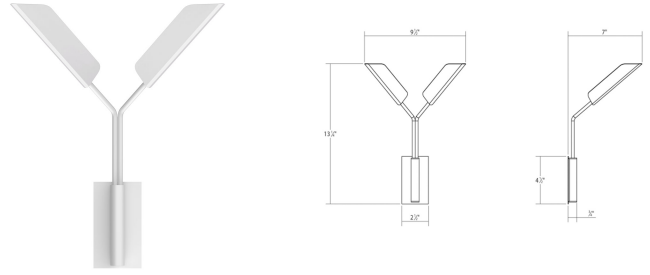

Project:

Leaf LED Sconce Spec Sheet

SKU: 2351.03 Learn more at:
<https://sonnemanlight.com/leaf-led-sconce>

Description:

Type #:

Dimensions

Height:	13.25"
Width:	9.5"
Extends:	7"
Minimum Extension:	7"
Maximum Extension:	7"
Canopy/Backplate/Base Width:	2.5
Canopy/Backplate/Base Depth:	0.5
Canopy/Backplate/Base Height:	4.5

Electrical Specs

Bulb(s) Included?:	Yes
Bulb 1 Type:	Integral LED
Bulb Quantity:	2
Input Voltage:	120VAC
Wattage:	4
Initial Lumens:	440
Delivered Lumens:	280
Color Temperature:	3000K
CRI:	90
Power Supply Type:	Driver
Power Supply Quantity:	1
Power Supply Location:	Outlet Box
Dimming Type:	TRIAC/ELV
Bulb Max Wattage:	4

Installation

Installation:	Licensed electrician required
Installation Orientation:	Vertical

Shipping

Carton 1 L x W x H:	16" X 13" X 10"
Carton 1 Gross Weight:	3 LBS

Shade

Shade 1 Material:	Aluminum
-------------------	----------