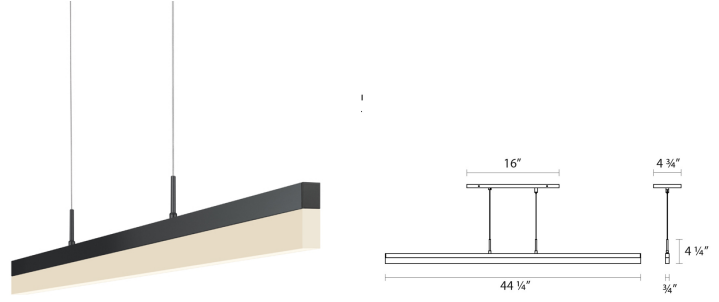

Project:

Stiletto LED Pendant Spec Sheet

SKU: 2347.25 Learn more at:
<https://sonnemanlight.com/stiletto-led-pendant>

Description: **Stiletto's ultra-sophisticated and extraordinarily precise solid acrylic is thrust through a minimally present aluminum channel, radiating perfectly even LED illumination from within.** Also available as a [Dimmable LED Sconce/Bath Bar](#) and [Stiletto Lungo LED Wall Bar](#).

Type #:

Dimensions

Height:	4.25"
Width:	44.25"
Length:	0.75"
Hanging Details:	6' Adjustable Cord
Size:	44"
Canopy/Backplate/Base Width:	16
Canopy/Backplate/Base Depth:	4.75

Electrical Specs

Bulb(s) Included?:	Yes
Bulb 1 Type:	Integral LED
Input Voltage:	120VAC
Wattage:	15
Initial Lumens:	1340
Delivered Lumens:	1074
Color Temperature:	3000K
CRI:	90
Power Supply Type:	Driver
Power Supply Quantity:	1
Power Supply Location:	Outlet Box
Dimming Type:	TRIAC/ELV
Bulb Max Wattage:	15

Installation

Installation:	Licensed electrician required
Sloped Ceiling Compatible?:	Not Compatible
Minimum Hanging Height:	6"

Shipping

Carton 1 L x W x H:	48" X 10" X 10"
Carton 1 Gross Weight:	9 LBS
Fixture Weight:	5