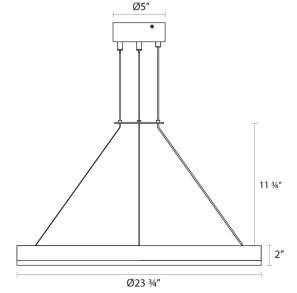

Project:

Corona Ring LED Pendant Spec Sheet

SKU: 2315.25 Learn more at:
<https://sonnemanlight.com/corona-ring-led-pendant>

Description: Corona is a circular profile of light; a warm ringed glow of LED illumination providing both the presence and the absence of volume. Corona is available in a range of larger diameters. Also available as a [Square Pendant](#) and [Double Corona Ring Pendant](#).

Type #:

Dimensions

Height:	2"
Diameter:	23.75"
Canopy/Backplate/Base:	5"
Size:	24"

Electrical Specs

Bulb(s) Included?:	Yes
Bulb 1 Type:	Integral LED
Input Voltage:	120-277VAC
Wattage:	28
Initial Lumens:	2050
Delivered Lumens:	1264
Color Temperature:	3000K
CRI:	90
Power Supply Type:	Driver
Power Supply Quantity:	1
Power Supply Location:	Canopy
Dimming Type:	TRIAC & ELV @120V / 0-10V
Bulb Max Wattage:	28

Installation

Installation:	Licensed electrician required
Sloped Ceiling Compatible?:	Not Compatible
Minimum Hanging Height:	14"
Maximum Hanging Height:	72"

Shipping

Carton 1 L x W x H:	26" X 26" X 5"
Carton 1 Gross Weight:	10 LBS
Fixture Weight:	6"