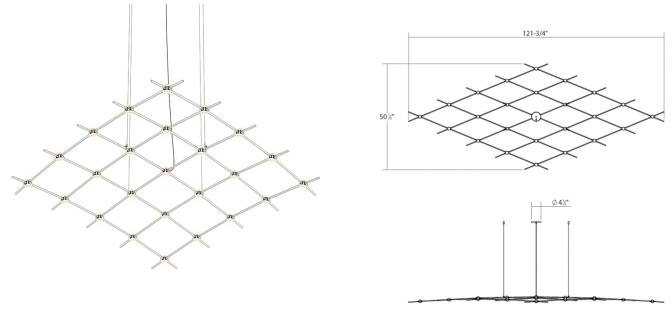

# Constellation Aquarius Medius Spec Sheet

SKU: 21Q13-RC5512    Learn more at:  
<https://sonnemanlight.com/constellation-aquarius>

Description: Aquarius is "The Great One;" it is a broad constellation of uniform brightness across a vast space of sky. Expansive, covering a large range of space, Aquarius is the latest innovative design configuration of our Constellation architectural lighting system. Available in sizes: Minor, Medius, and Major.

## Dimensions

Height:	1.5"
Width:	121.75"
Length:	50.5"
Canopy/Backplate/Base:	4.5"
Hanging Details:	10' Adjustable Cord/Cable
Size:	Medius
Canopy/Backplate/Base Height:	0.5