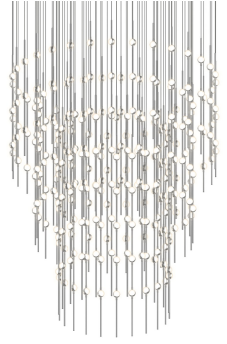

Project:

Constellation 48" Centaurus Pyramid LED Pendant Spec Sheet

SKU: 2174.13W Learn more at:
<https://sonnemanlight.com/523>

Description:

Type #:

Dimensions

Height: 60.25"
Diameter: 48"
Shape: Pyramid

Electrical Specs

Bulb(s) Included?: Yes
Bulb 1 Type: Integral LED
Bulb Quantity: 390
Input Voltage: 100-277VAC
Wattage: 780
Initial Lumens: 86000
Delivered Lumens: 50700
Color Temperature: 3000K
CRI: 90
Power Supply Type: Driver
Power Supply Quantity: 3
Power Supply Location: Canopy
Dimming Type: TRIAC/ELV/
0-10V

Shade

Shade 1 Material: Acrylic

Available Finishes

Available Finishes: Satin Nickel w/Clear Faceted Acrylic Lens, Satin Nickel w/White Optical Acrylic Lens, Satin Brass w/Clear Faceted Acrylic, Satin Brass w/White Optical Acrylic

General Listings

Certification: C-ETL-US
Color/Finish: Satin Nickel w/White Optical Acrylic Lens
Dark Sky Friendly: N