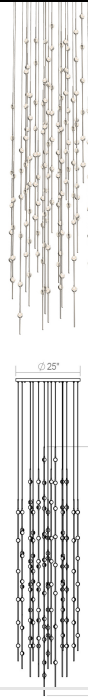

# Constellation Andromeda Pendant Spec Sheet

SKU: 2164.13C-27 Learn more at:  
<https://sonnemanlight.com/constellation-andromeda-pendant>

Description: LED hubs connected in linear strands of various lengths are suspended to form dramatically powerful luminance within a vertical space. Available in a variety of sizes and configurations, with lens options of crystal facets or soft white, Constellation® Andromeda can also be customized for your project.

Type #:

## Dimensions

Height:	97"
Diameter:	25"
Canopy/Backplate/Base:	25"
Shape:	Round
Size:	25"
Canopy/Backplate/Base Height:	1

## Available Finishes

Available Finishes: Satin Nickel w/Clear  
Faceted Acrylic Lens, Satin Nickel w/White  
Optical Acrylic Lens