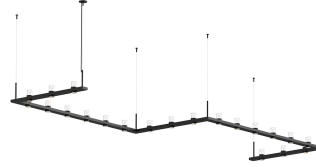

Project:

Intervals Linear Beam Pendant Spec Sheet

SKU: 20QKZ46B Learn more at:
<https://sonnemanlight.com/intervals-linear-beam-pendant>

Description: Intervals is a uniquely integrated linear architectural lighting system of rhythmically aligned bidirectional illumination, with a range of available decorative and functional trims. Architecturally scaled, the suspended horizontal beams span long lengths within a space, supported from ceiling-mounted cables or stems, forming a dramatically powerful approach to illuminating architecturally expansive locations. SONNEMAN's new **INTERVALS Recessed Downlights** extend and support these Intervals Linear Beam Pendants. Together, they achieve a comprehensive and unified approach to dynamically lighting interior spaces.

Type #:

Dimensions

Height:	11.5"
Width:	204"
Length:	56"
Canopy/Backplate/Base:	4.5"
Hanging Details:	10' Adjustable Cable
Size:	4' x 16'

Electrical Specs

Bulb(s) Included?:	Yes
Bulb 1 Type:	Integral LED
Bulb Quantity:	21
Input Voltage:	120-277VAC
Wattage:	96
Initial Lumens:	30330
Color Temperature:	3000K
CRI:	90
Power Supply Type:	Driver
Power Supply Quantity:	10
Power Supply Location:	Fixture
Dimming Type:	TRIAC & ELV @120V / 0-10V

Installation

Installation:	Licensed electrician required
Sloped Ceiling Compatible?:	Compatible
Minimum Hanging Height:	14.25"
Maximum Hanging Height:	134.25"

Shade

Shade 1 Material:	Glass w/Etched Acrylic Cone
Shade 2 Material:	Aluminum