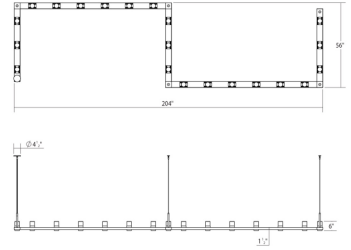

Project:

Intervals Linear Beam Pendant Spec Sheet

SKU: 20QKZ46B Learn more at:
<https://sonnemanlight.com/intervals-linear-beam-pendant>

Description: Intervals is a uniquely integrated linear architectural lighting system of rhythmically aligned bidirectional illumination, with a range of available decorative and functional trims. Architecturally scaled, the suspended horizontal beams span long lengths within a space, supported from ceiling-mounted cables or stems, forming a dramatically powerful approach to illuminating architecturally expansive locations. SONNEMAN's new **INTERVALS Recessed Downlights** extend and support these Intervals Linear Beam Pendants. Together, they achieve a comprehensive and unified approach to dynamically lighting interior spaces.

Type #:

Dimensions

Height:	11.5"
Width:	204"
Length:	56"
Canopy/Backplate/Base:	4.5"
Hanging Details:	10' Adjustable Cable
Size:	4' x 16'

Electrical Specs

Bulb(s) Included?:	Yes
Bulb 1 Type:	Integral LED
Bulb Quantity:	21
Input Voltage:	120-277VAC
Wattage:	96
Initial Lumens:	30330
Color Temperature:	3000K
CRI:	90
Power Supply Type:	Driver
Power Supply Quantity:	10
Power Supply Location:	Fixture
Dimming Type:	TRIAC & ELV @120V / 0-10V

Installation

Installation:	Licensed electrician required
Sloped Ceiling Compatible?:	Compatible
Minimum Hanging Height:	14.25"
Maximum Hanging Height:	134.25"

Shade

Shade 1 Material:	Glass w/Etched Acrylic Cone
Shade 2 Material:	Aluminum