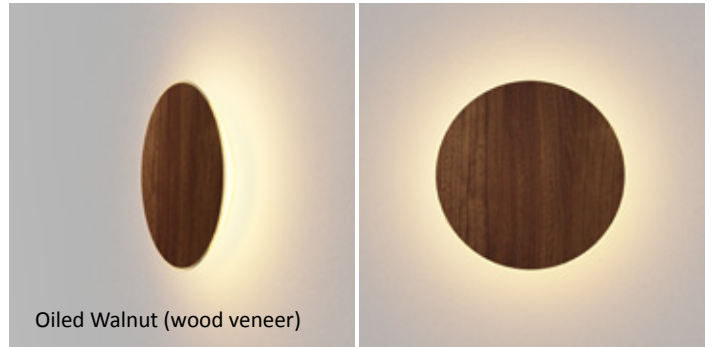

Wall

Enrich the Walls with Light

Designers
Kenneth Ng, Edmund Ng

Ramen wall sconce

Chicago Athenaeum's Good Design Award 2020

Ramen is a playful circular sconce suitable for indoor or outdoor use. At either 9" or 12" in diameter, the magnetically-attached face plates are interchangeable. Users can easily customize to complement the surrounding decor, or just for the sake of an aesthetic change. A special paintable plate opens up even more opportunities for designers. Ramen's bowl-shaped body emits 360° of beautifully diffused light.

Wet-rated, Ramen is suitable for indoor or outdoor use.

Choose from eight standard finishes including felt fabric, wood veneer and metal, all available in 9" and 12" diameters.

Create your own custom finish with a paintable plate. This option opens up endless opportunities: exactly match Ramen with your wall color; choose a complementary color; or let your creativity shine by painting a pattern, portrait, seasonal design, and so on. Since a magnet is all that's needed to change out the plate, you can easily make aesthetic changes throughout the year.