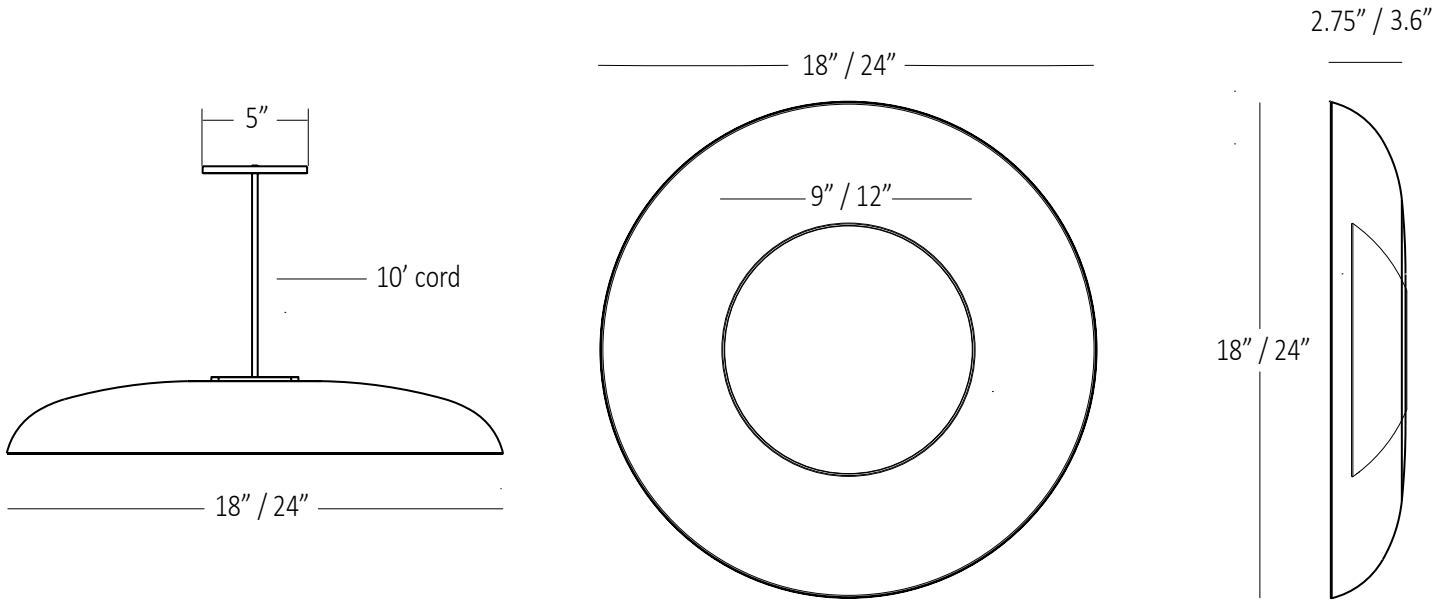

Wall

Enrich the Walls with Light

Designers
Kenneth Ng, Edmund Ng

Ramen with Back Dish

Chicago Athenaeum's Good Design Award 2020

Experience unmatched versatility with our Ramen featuring the new Back Dish! Available in two sizes: an 18-inch back dish (to pair with the 9" Ramen) and a 24-inch back dish (to pair with the 12" Ramen). Elevate your space with matte white, matte black, and elegant gold finishes. Mount it as a wall sconce, a suspended pendant, or a flush-mounted ceiling light. The Ramen with a back dish is compatible with ELV dimmers, offering 1500 lumens of warm 3000k light. Furthermore, it is wet-rated as a wall sconce or flush ceiling light and damp-rated as a suspended pendant.

- RMW - - SW - - HW + - BD -
 — 09 = 9" diameter
 — 12 = 12" diameter
 — BRS = Brass
 — CRM = Chrome
 — MWT = Matte White
 — MTB = Matte Black
 — OWT = Oiled Walnut
 — CCF = Charcoal Felt
 — WOK = White Oak
 — BNI = Brushed Nickel
 — PTB = Paintable
 — 18 = 18" Back Dish
 — 24 = 24" Back Dish
 — GMW = Gold & Matte White
 — MBG = Chrome
 — MWT = Matte White