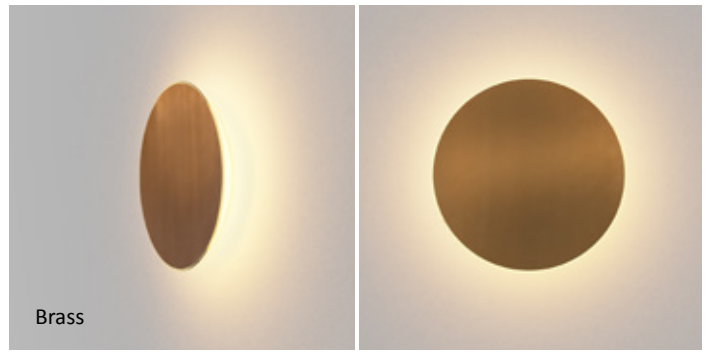

Wall

Enrich the Walls with Light

Designers
Kenneth Ng, Edmund Ng

Ramen wall sconce

Chicago Athenaeum's Good Design Award 2020

Ramen is a playful circular sconce suitable for indoor or outdoor use. At either 9" or 12" in diameter, the magnetically-attached face plates are interchangeable. Users can easily customize to complement the surrounding decor, or just for the sake of an aesthetic change. A special paintable plate opens up even more opportunities for designers. Ramen's bowl-shaped body emits 360° of beautifully diffused light.

Wet-rated, Ramen is suitable for indoor or outdoor use.

Choose from eight standard finishes including felt fabric, wood veneer and metal, all available in 9" and 12" diameters.

Create your own custom finish with a paintable plate. This option opens up endless opportunities: exactly match Ramen with your wall color; choose a complementary color; or let your creativity shine by painting a pattern, portrait, seasonal design, and so on. Since a magnet is all that's needed to change out the plate, you can easily make aesthetic changes throughout the year.