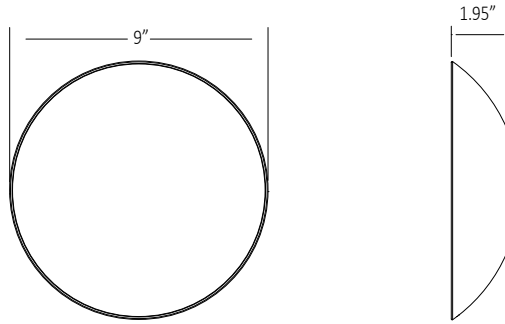

Wall

Enrich the Walls with Light

Designers
Kenneth Ng, Edmund Ng

Ramen wall sconce

Chicago Athenaeum's Good Design Award 2020

Ramen is a playful circular sconce suitable for indoor or outdoor use. At either 9" or 12" in diameter, the magnetically-attached face plates are interchangeable. Users can easily customize to complement the surrounding decor, or just for the sake of an aesthetic change. A special paintable plate opens up even more opportunities for designers. Ramen's bowl-shaped body emits 360° of beautifully diffused light.

RMW - - SW - - HW

- 09 = 9" diameter
- 12 = 12" diameter
- BRS = Brass
- CRM = Chrome
- MWT = Matte White
- MTB = Matte Black
- OWT = Oiled Walnut
- CCF = Charcoal Felt
- WOK = White Oak
- BNI = Brushed Nickel
- PTB = Paintable