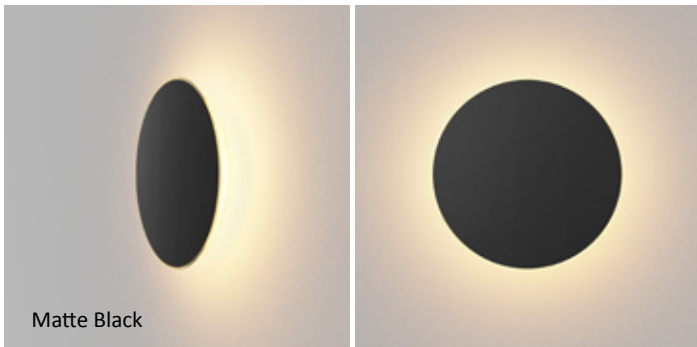

Choose from eight standard finishes including felt fabric, wood veneer and metal, all available in 9" and 12" diameters.