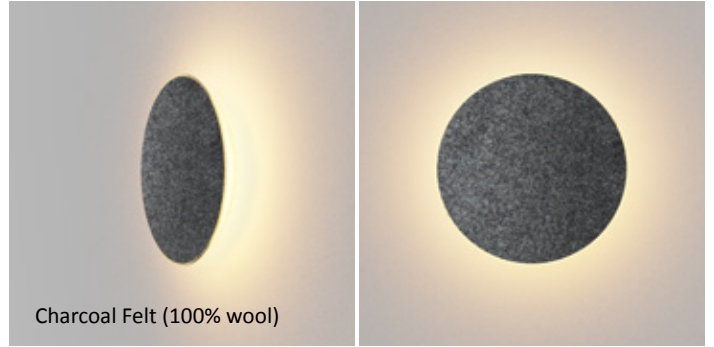

Wall

Enrich the Walls with Light

Designers
Kenneth Ng, Edmund Ng

Ramen wall sconce

Chicago Athenaeum's Good Design Award 2020

Ramen is a playful circular sconce suitable for indoor or outdoor use. At either 9" or 12" in diameter, the magnetically-attached face plates are interchangeable. Users can easily customize to complement the surrounding decor, or just for the sake of an aesthetic change. A special paintable plate opens up even more opportunities for designers. Ramen's bowl-shaped body emits 360° of beautifully diffused light.

Wet-rated, Ramen is suitable for indoor or outdoor use.

Choose from eight standard finishes including felt fabric, wood veneer and metal, all available in 9" and 12" diameters.

Create your own custom finish with a paintable plate. This option opens up endless opportunities: exactly match Ramen with your wall color; choose a complementary color; or let your creativity shine by painting a pattern, portrait, seasonal design, and so on. Since a magnet is all that's needed to change out the plate, you can easily make aesthetic changes throughout the year.