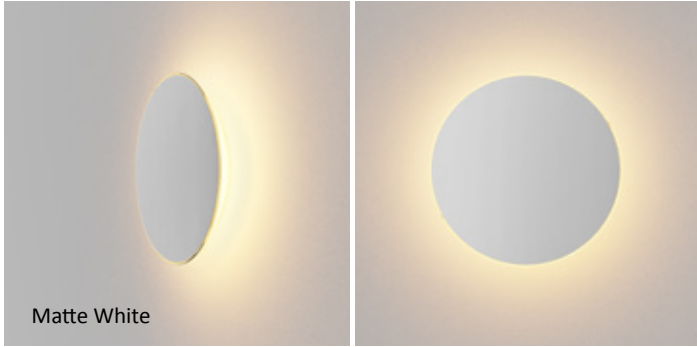

Wall

Enrich the Walls with Light

Designers
Kenneth Ng, Edmund Ng

Ramen wall sconce

Chicago Athenaeum's Good Design Award 2020

Ramen is a playful circular sconce suitable for indoor or outdoor use. At either 9" or 12" in diameter, the magnetically-attached face plates are interchangeable. Users can easily customize to complement the surrounding decor, or just for the sake of an aesthetic change. A special paintable plate opens up even more opportunities for designers. Ramen's bowl-shaped body emits 360° of beautifully diffused light.

Wet-rated, Ramen is suitable for indoor or outdoor use.

Choose from eight standard finishes including felt fabric, wood veneer and metal, all available in 9" and 12" diameters.

Create your own custom finish with a paintable plate. This option opens up endless opportunities: exactly match Ramen with your wall color; choose a complementary color; or let your creativity shine by painting a pattern, portrait, seasonal design, and so on. Since a magnet is all that's needed to change out the plate, you can easily make aesthetic changes throughout the year.