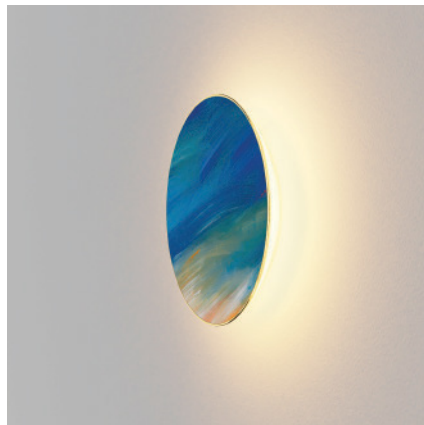

Wall

Enrich the Walls with Light

Designers
Kenneth Ng, Edmund Ng

Ramen wall sconce

Chicago Athenaeum's Good Design Award 2020

Ramen is a playful circular sconce suitable for indoor or outdoor use. At either 9" or 12" in diameter, the magnetically-attached face plates are interchangeable. Users can easily customize to complement the surrounding decor, or just for the sake of an aesthetic change. A special paintable plate opens up even more opportunities for designers. Ramen's bowl-shaped body emits 360° of beautifully diffused light.

Wet-rated, Ramen is suitable for indoor or outdoor use.

Choose from eight standard finishes including felt fabric, wood veneer and metal, all available in 9" and 12" diameters.

Create your own custom finish with a paintable plate. This option opens up endless opportunities: exactly match Ramen with your wall color; choose a complementary color; or let your creativity shine by painting a pattern, portrait, seasonal design, and so on. Since a magnet is all that's needed to change out the plate, you can easily make aesthetic changes throughout the year.