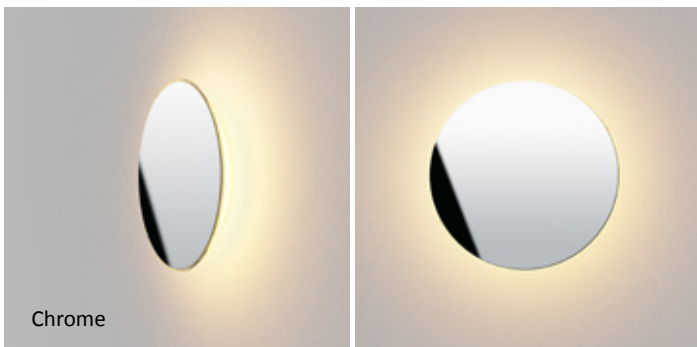

Choose from eight standard finishes including felt fabric, wood veneer and metal, all available in 9" and 12" diameters.