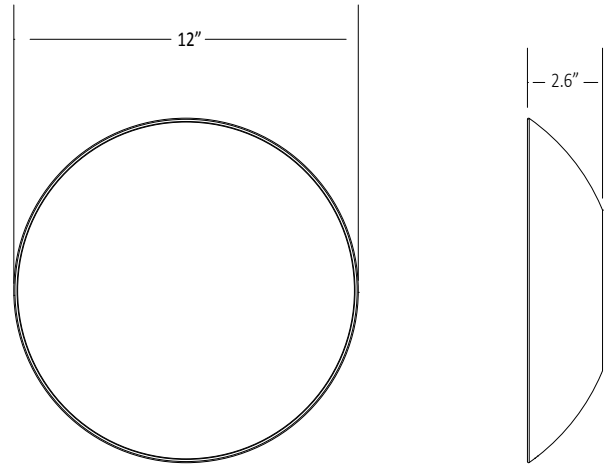

Wall

Enrich the Walls with Light

Designers
Kenneth Ng, Edmund Ng

Ramen wall sconce

Chicago Athenaeum's Good Design Award 2020

Ramen is a playful circular sconce suitable for indoor or outdoor use. At either 9" or 12" in diameter, the magnetically-attached face plates are interchangeable. Users can easily customize to complement the surrounding decor, or just for the sake of an aesthetic change. A special paintable plate opens up even more opportunities for designers. Ramen's bowl-shaped body emits 360° of beautifully diffused light.

RMW - - SW - - HW

- 09 = 9" diameter
- 12 = 12" diameter
- BRS = Brass
- CRM = Chrome
- MWT = Matte White
- MTB = Matte Black
- OWT = Oiled Walnut
- CCF = Charcoal Felt
- WOK = White Oak
- BNI = Brushed Nickel
- PTB = Paintable