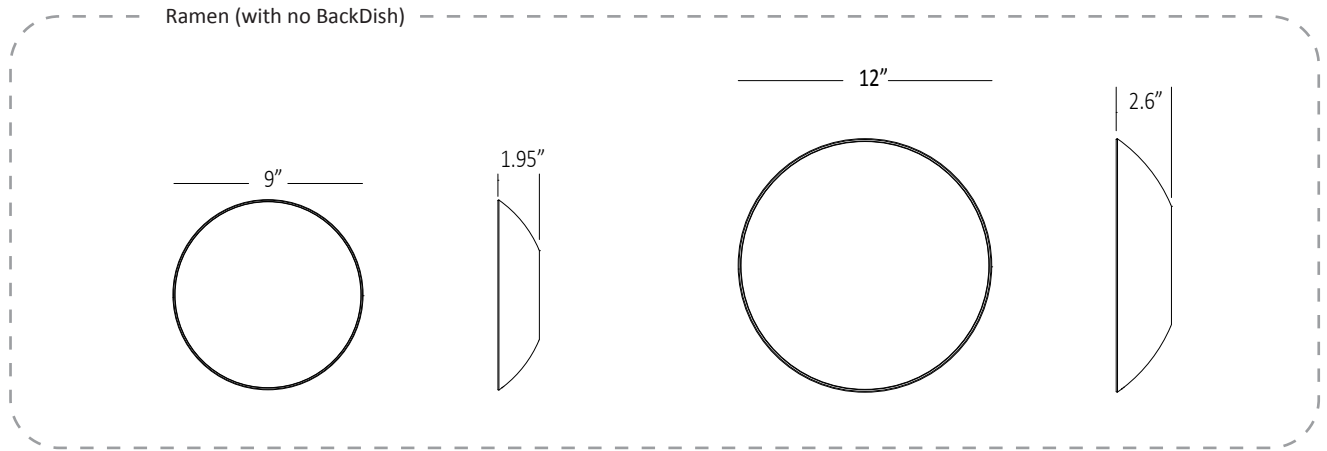

Lumens: 1500
Energy Consumption: 17.5 W
Rated Lifespan: 50,000 hours
Color Temperature: Soft Warm (3,000 K)
Color Rendering Index (CRI) : 90
Brightness Adjustability: Compatible with ELV wall dimmers
Material: Aluminum, plastic
Safety Rating: C-UL-US Certified
Warranty: 5 years (1 year for hardwire driver)
Voltage: 120V
Standard Plate Finishes: Brass, Chrome, Matte White, Matte Black, Oiled Walnut, Charcoal Felt (100% wool), White Oak, Brushed Nickel, Paintable (white)
Back Dish Finishes: Matte Black & Gold, Matte White, Gold & Matte White
Mounting option: Suspension, Flush ceiling, wall sconce

1. RMW - - SW - - HW + - BD -
   — 09 = 9" diameter
   — 12 = 12" diameter
   — BRS = Brass
   — CRM = Chrome
   — MWT = Matte White
   — MTB = Matte Black
   — OWT = Oiled Walnut
   — CCF = Charcoal Felt
   — WOK = White Oak
   — BNI = Brushed Nickel
   — PTB = Paintable
   — 18 = 18" Back Dish
   — 24 = 24" Back Dish
   — GMW = Gold & Matte White
   — MBG = Chrome
   — MWT = Matte White

LEED Information

Integrative Process

To support high-performance, cost-effective project outcomes through an early analysis of the interrelationships among systems. Koncept's LED lighting fixtures operate at high efficacy, therefore helping to minimize energy costs. All Koncept lighting fixtures are dimmable so that occupants can choose the appropriate setting to avoid energy overuse.

Interior Lighting

To promote occupants' productivity, comfort and well-being by providing high-quality lighting. Koncept's entire line of hardwired lighting fixtures are dimmable. Users can adjust the brightness settings to suit their needs. Furthermore, all products utilize high quality LED light sources with CRI over 80 and L70 rated lifespan over 50,000 hours.