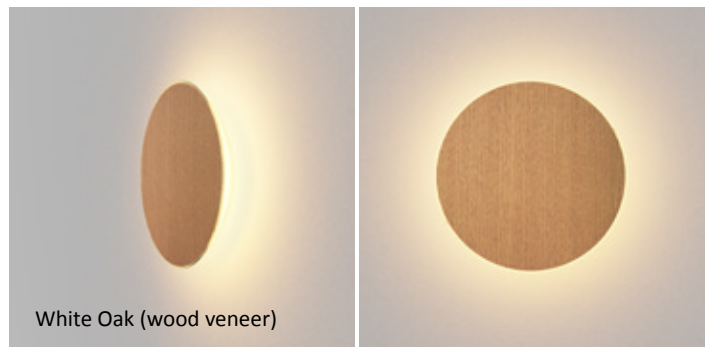

Wall

Enrich the Walls with Light

Designers
Kenneth Ng, Edmund Ng

Ramen wall sconce

Chicago Athenaeum's Good Design Award 2020

Ramen is a playful circular sconce suitable for indoor or outdoor use. At either 9" or 12" in diameter, the magnetically-attached face plates are interchangeable. Users can easily customize to complement the surrounding decor, or just for the sake of an aesthetic change. A special paintable plate opens up even more opportunities for designers. Ramen's bowl-shaped body emits 360° of beautifully diffused light.

Wet-rated, Ramen is suitable for indoor or outdoor use.

Choose from eight standard finishes including felt fabric, wood veneer and metal, all available in 9" and 12" diameters.

Create your own custom finish with a paintable plate. This option opens up endless opportunities: exactly match Ramen with your wall color; choose a complementary color; or let your creativity shine by painting a pattern, portrait, seasonal design, and so on. Since a magnet is all that's needed to change out the plate, you can easily make aesthetic changes throughout the year.