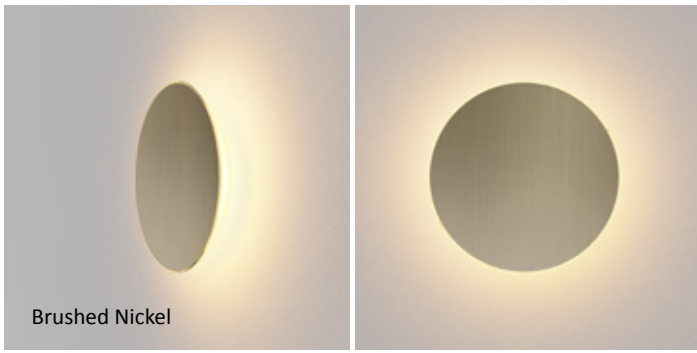

Wall

Enrich the Walls with Light

Designers
Kenneth Ng, Edmund Ng

Ramen wall sconce

Chicago Athenaeum's Good Design Award 2020

Ramen is a playful circular sconce suitable for indoor or outdoor use. At either 9" or 12" in diameter, the magnetically-attached face plates are interchangeable. Users can easily customize to complement the surrounding decor, or just for the sake of an aesthetic change. A special paintable plate opens up even more opportunities for designers. Ramen's bowl-shaped body emits 360° of beautifully diffused light.

Wet-rated, Ramen is suitable for indoor or outdoor use.

Choose from eight standard finishes including felt fabric, wood veneer and metal, all available in 9" and 12" diameters.

Create your own custom finish with a paintable plate. This option opens up endless opportunities: exactly match Ramen with your wall color; choose a complementary color; or let your creativity shine by painting a pattern, portrait, seasonal design, and so on. Since a magnet is all that's needed to change out the plate, you can easily make aesthetic changes throughout the year.