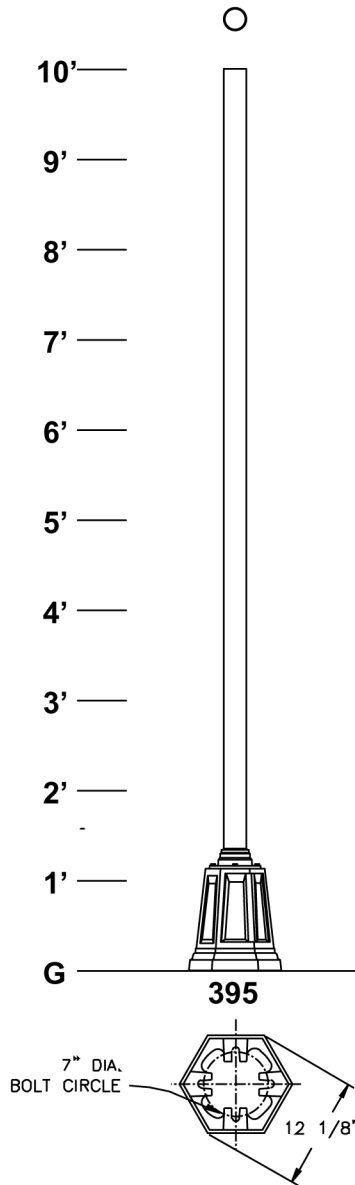

Hanover[®]

LANTERN

Handcrafted in America

717-632-6464

hanoverlantern.com

Model no.	395
heights	8'-10'
shaft mat'l	smooth aluminum
thickness	.125"
diameter	3" o.d.
base ht.	13 ¹ / ₄ "
base width	12 ¹ / ₈ " hex.
base detail	P-12K