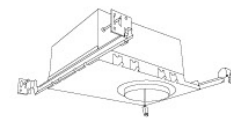

## 4" Koto™ Dedicated LED ICA Housings

4" ICA Maximum Adjustability Housing  
**New Construction**

CAT NO.	SPECIFICATIONS
EL485ICA	Maximum Adjustability

4" ICA Housing  
**New Construction**

CAT NO.	SPECIFICATIONS
EL490ICA	14W, 120/277V
EL490ICA-EM5	Emergency Battery Back-up (90 minutes)