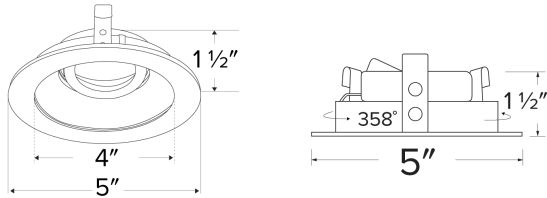

Technical Details

Construction: Diecast aluminum with a powder coated finish.

Installation: Twist-on design allows for easy mounting onto the Koto™ LED Module.

Lamp: Koto™ LED Module.