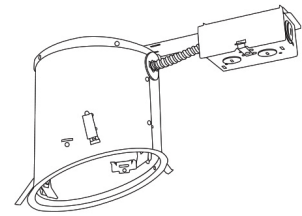

6" Sloped Baffle with Coil Springs Trim

Features

- Sloped Baffle Trim
- Lamp: 42W MAX. 4 Pin CFL, 150W MAX PAR38.
- O.D.: 7 5/8" x 7 7/8"
- I.D.: 5 1/4" x 5 1/2"

Technical Details

Construction:

- Meticulously manufactured trim with a powder coated or anodized finish.
- Baffle helps reduce glare.
- Sloped metal baffle with plastic ring

Installation: Clips securely mount trim into the housing and keeps ring flush with ceiling.

Compatible Housings: EL936ICA, EL918ICA, EL918RICA, EL900HT, EL900RT.

Lamp: Compatible with Medium base (E26) PAR type.

Product Numbers

Item	Finish
EL623W	White

Product Custom Image

Compatible Products

For use with **6" Sloped Trims**

6" E26 Base Sloped Ceiling Housings

6" E26 Medium Base Sloped Housing
New Construction

CAT NO.	SPECIFICATIONS
EL936ICA	90W Max.

6" E26 Medium Base Sloped Housing
New Construction

CAT NO.	SPECIFICATIONS
EL918ICA	75W Max.

6" E26 Medium Base Sloped Housing
Remodel

CAT NO.	SPECIFICATIONS
EL918RICA	75W Max.

6" E26 Base Sloped Ceiling Non-IC Housings