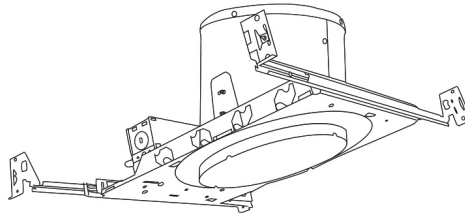

6" Sloped Baffle with Coil Springs Trim

Features

- Sloped Baffle Trim
- Lamp: 42W MAX. 4 Pin CFL, 150W MAX PAR38.
- O.D.: 7 5/8" x 7 7/8"
- I.D.: 5 1/4" x 5 1/2"

Technical Details

Construction:

- Meticulously manufactured trim with a powder coated or anodized finish.
- Baffle helps reduce glare.
- Sloped metal baffle with plastic ring

Installation: Clips securely mount trim into the housing and keeps ring flush with ceiling.

Compatible Housings: EL936ICA, EL918ICA, EL918RICA, EL900HT, EL900RT.

Lamp: Compatible with Medium base (E26) PAR type.

Product Numbers

Item	Finish
EL623W	White

Product Custom Image

Compatible Products

For use with **6" Sloped Trims**

6" E26 Base Sloped Ceiling Housings

6" E26 Medium Base Sloped Housing
New Construction

CAT NO.	SPECIFICATIONS
EL936ICA	90W Max.

6" E26 Medium Base Sloped Housing
New Construction

CAT NO.	SPECIFICATIONS
EL918ICA	75W Max.

6" E26 Medium Base Sloped Housing
Remodel

CAT NO.	SPECIFICATIONS
EL918RICA	75W Max.

6" E26 Base Sloped Ceiling Non-IC Housings