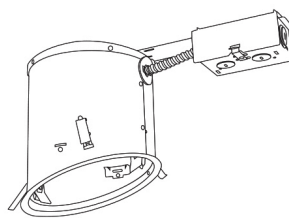

6" E26 Medium Base Sloped Housing
Remodel

CAT NO.	SPECIFICATIONS
EL900RT	150W Max.