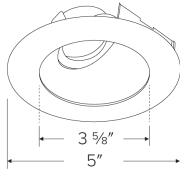

Dimensions:

Product Numbers

Item	Description	Finish
ELK4349W	Universal Sloped Ceiling Trim with Frosted Lens	All White
ELK4349BB	Universal Sloped Ceiling Trim with Frosted Lens	All Black
ELK4349BZ	Universal Sloped Ceiling Trim with Frosted Lens	All Bronze
ELK4349B	Universal Sloped Ceiling Trim with Frosted Lens	Black with White Trim
ELK4349H	Universal Sloped Ceiling Trim with Frosted Lens	Haze with White Trim

Product Number Builder

Example: ELK4349W

Universal Sloped Ceiling Koto Frosted Lens Trim

ELK4349

Finish

- **W** All White
- **BB** All Black
- **BZ** All Bronze
- **B** Black with White Trim
- **H** Haze with White Trim