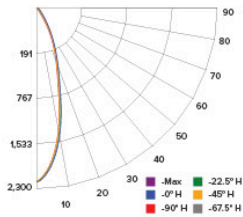

Photometric Report

4" LED Adjustable Gimbal Insert with 5-CCT Switch

PHOTOMETRIC REPORT

Product #: ERT416CT5 @4000K
 Wattage / Lumens: 8.6W / 777.6 lm
 Luminaire LPW: 90.4 lm/W

CANDLE POWER SUMMARY

Degress Vertical	0°
0	2175
5	1924
15	1005
25	344
35	99
45	45
55	27
65	17
75	6
85	0
90	0

ILLUMINANCE AT A DISTANCE

Distance to Target Plane	Center Beam Footcandles	Beam Diameter
4'	136	2.0'
6'	60.4	3.0'
8'	34.0	4.1'
10'	21.8	5.1'

ZONAL LUMEN SUMMARY

Zone	Lumens	%Luminaire
0-30°	623.9	80.3
0-40°	690.9	88.9
0-60°	751.1	96.6
0-90°	777.2	100

PHOTOMETRIC REPORT

Product #: ERT416CT5 @5000K
 Wattage / Lumens: 8.7W / 798.2 lm
 Luminaire LPW: 91.7 lm/W

CANDLE POWER SUMMARY

Degress Vertical	0°
0	2215
5	1943
15	978
25	326
35	102
45	47
55	28
65	18
75	6
85	0
90	0