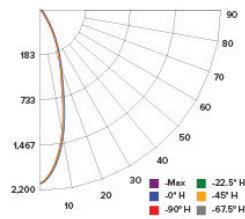

PHOTOMETRIC REPORT

Product #: ERT416CT5 @3500K
Wattage / Lumens: 8.5W / 757.2 lm
Luminaire LPW: 89.0 lm/W

CANDLE POWER SUMMARY

Degree Vertical	0°
0	2118
5	1884
15	1009
25	351
35	98
45	44
55	27
65	16
75	5
85	0
90	0

ILLUMINANCE AT A DISTANCE

Distance to Target Plane	Center Beam Footcandles	Beam Diameter
4'	132	2.0'
6'	58.8	3.0'
8'	33.1	4.0'
10'	21.2	5.1'

ZONAL LUMEN SUMMARY

Zone	Lumens	%Luminaire
0-30°	607.5	80.3
0-40°	672.7	88.9
0-60°	731.4	96.6
0-90°	756.8	100