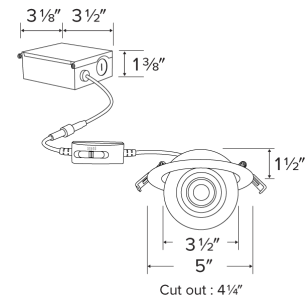

Dimensions

Product Numbers

Item	Lamp type	Lumens	CCT	Watts	Voltage	Dimming	Finish
ERT416CT5W	LED	780 lm	2700K, 3000K, 3500K, 4000K, 5000K	9W	120V	Triac/ELV	All White
ERT416CT5BZ	LED	780 lm	2700K, 3000K, 3500K, 4000K, 5000K	9W	120V	Triac/ELV	All Bronze
ERT416CT5B	LED	780 lm	2700K, 3000K, 3500K, 4000K, 5000K	9W	120V	Triac/ELV	All Black