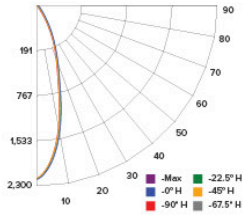

PHOTOMETRIC REPORT

Product #: ERT416CT5 @3500K
 Wattage / Lumens: 8.5W / 757.2 lm
 Luminaire LPW: 89.0 lm/W

CANDLE POWER SUMMARY

Degree Vertical	0°
0	2118
5	1884
15	1009
25	351
35	98
45	44
55	27
65	16
75	5
85	0
90	0

ILLUMINANCE AT A DISTANCE

Distance to Target Plane	Center Beam Footcandles	Beam Diameter
4'	132	2.0'
6'	58.8	3.0'
8'	33.1	4.0'
10'	21.2	5.1'

ZONAL LUMEN SUMMARY

Zone	Lumens	%Luminaire
0-30°	607.5	80.3
0-40°	672.7	88.9
0-60°	731.4	96.6
0-90°	756.8	100

Photometric Report

4" LED Adjustable Gimbal Insert with 5-CCT Switch

PHOTOMETRIC REPORT

Product #: ERT416CT5 @4000K
 Wattage / Lumens: 8.6W / 777.6 lm
 Luminaire LPW: 90.4 lm/W

CANDLE POWER SUMMARY

Degress Vertical	0°
0	2175
5	1924
15	1005
25	344
35	99
45	45
55	27
65	17
75	6
85	0
90	0