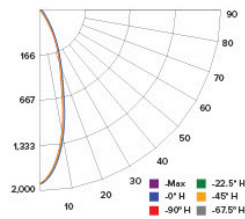

ILLUMINANCE AT A DISTANCE

Distance to Target Plane	Center Beam Footcandles	Beam Diameter
4'	112	2.0'
6'	49.8	3.0'
8'	28.0	4.0'
10'	17.9	5.0'

ZONAL LUMEN SUMMARY

Zone	Lumens	%Luminaire
0-30°	514.7	80.1
0-40°	570.4	88.8
0-60°	620.6	96.6
0-90°	642.4	100

PHOTOMETRIC REPORT

Product #: ERT416CT5 @3000K
 Wattage / Lumens: 8.67W / 686.7 lm
 Luminaire LPW: 79.2 lm/W

CANDLE POWER SUMMARY

Degree Vertical	0°
0	1919
5	1732
15	964
25	343
35	91
45	40
55	24
65	15
75	5
85	0
90	0