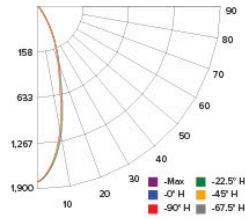

4" LED Adjustable Gimbal Insert with 5-CCT Switch

PHOTOMETRIC REPORT

Product #: ERT416CT5 @2700K
 Wattage / Lumens: 8.74W / 642.7 lm
 Luminaire LPW: 73.5 lm/W

CANDLE POWER SUMMARY

Degree Vertical	0°
0	1791
5	1646
15	947
25	347
35	88
45	39
55	23
65	14
75	5
85	0
90	0