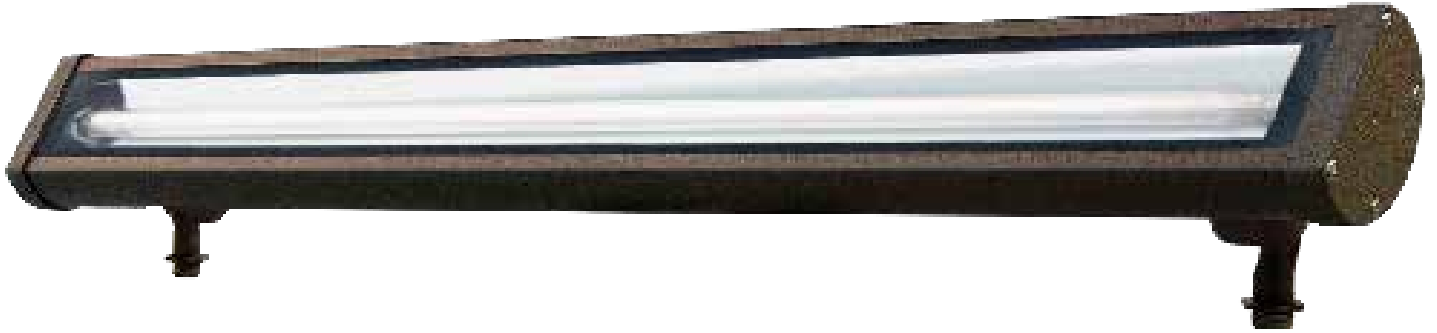

# DF9401-LED16

## LINEAR FLOOD & SIGN LIGHT

- ▶ **Material:** Powder Coated Cast Aluminum
- ▶ **Lens:** Clear, Heat Resistant, Tempered Glass
- ▶ **Lamp:** 16W T-5 LED Lamps
- ▶ **Available Finish:** Black, Bronze or White
- ▶ **Adjustable Knuckles with 1/2" NPT**
- ▶ **Ground Mounting Spikes:** LV-S6 (sold separately)
- ▶ **Operating Temperature:** -4 to 122 degrees

### DF9401-LED16

MODEL NUMBER	LAMP TYPE	ILLUMINANT TYPE	WATTS (W)	VOLTS (V)	LAMP(S) INCLUDED?
DF9401-LED16	16W T-5 LED	LED	16W	120-277V	YES

LENGTH: A = 35.88" WIDTH: B = 3.52" DEPTH: C = 2.75" DISTANCE BETWEEN LEGS: D = 30.63"

Available in 30k or 50k  
1850 Lumen output

Overall Dimensions:  
3.52"H x 35.88"W x 2.75"D

Weight: 7.8 lbs  
Box Dimensions: 36.00"L x 4.38"W x 6.00"H

**DABMAR**  
LIGHTING

DABMAR LIGHTING INCORPORATED

2140 Eastman Ave . Oxnard, CA 93030 . 805.604.9090 . f: 805.604.9050 . www.dabmar.com