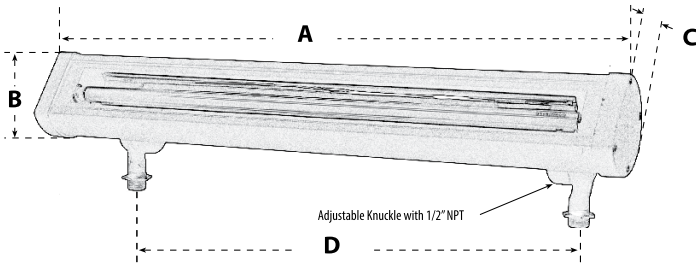

## LINEAR FLOOD & SIGN LIGHT

- ▶ **Material:** Powder Coated Cast Aluminum
- ▶ **Lens:** Clear, Heat Resistant, Tempered Glass
- ▶ **Lamp:** 16W T-5 LED Lamps
- ▶ **Available Finish:** Black, Bronze or White
- ▶ **Adjustable Knuckles with 1/2" NPT**
- ▶ **Ground Mounting Spikes:** LV-S6 (sold separately)
- ▶ **Operating Temperature:** -4 to 122 degrees

### DF9401-LED16

MODEL NUMBER	LAMP TYPE	ILLUMINANT TYPE	WATTS (W)	VOLTS (V)	LAMP(S) INCLUDED?
DF9401-LED16	16W T-5 LED	LED	16W	120-277V	YES

LENGTH: A = 35.88" WIDTH: B = 3.52" DEPTH: C = 2.75" DISTANCE BETWEEN LEGS: D = 30.63"

Available in 30k or 50k  
1850 Lumen output

Overall Dimensions:  
3.52"H x 35.88"W x 2.75"D

Weight: 7.8 lbs  
Box Dimensions: 36.00"L x 4.38"W x 6.00"H

**DABMAR**  
LIGHTING

DABMAR LIGHTING INCORPORATED

2140 Eastman Ave . Oxnard, CA 93030 . 805.604.9090 . f: 805.604.9050 . www.dabmar.com