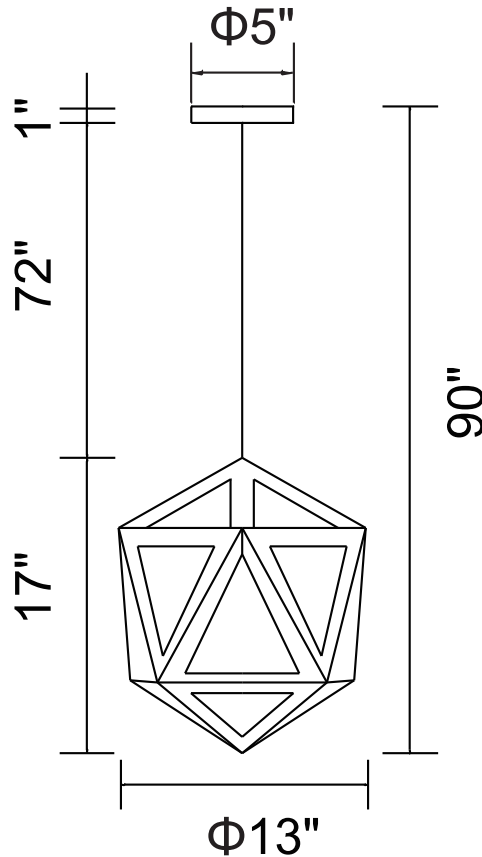

PROJECT: \_\_\_\_\_

FIXTURE TYPE: \_\_\_\_\_

LOCATION: \_\_\_\_\_

CONTACT/PHONE: \_\_\_\_\_

Item	9945P13-1-101
Collection	PENTO
Wood	Natural Wood
Finish	Black
Crystal	-----
Input	120V AC,60HZ,AC

Shade	-----
Length/Dia.	13"
Width/Ext.	-----
Height	17"
Maximum	90"
Lumens	-----

Light Source	E26
Bulb Info.	1×60W
Included	-----
Dimmable	Yes
Color	-----
Weight	