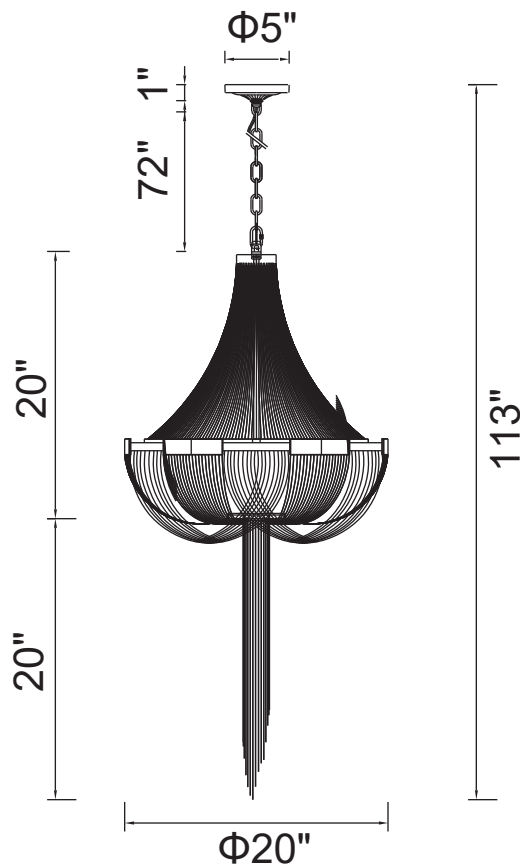

PROJECT: _____

FIXTURE TYPE: _____

LOCATION: _____

CONTACT/PHONE: _____

Item	5653P20C
Collection	ENCHANTED
Finish	Chrome
Glass	-----
Crystal	-----
Input	120V AC,60HZ,AC

Shade	-----
Length/Dia.	20"
Width/Ext.	-----
Height	20"
Maximum	113"
Lumens	-----

Light Source	E12
Bulb Info.	6×60W
Included	-----
Dimmable	Yes
Color	-----
Weight	-----