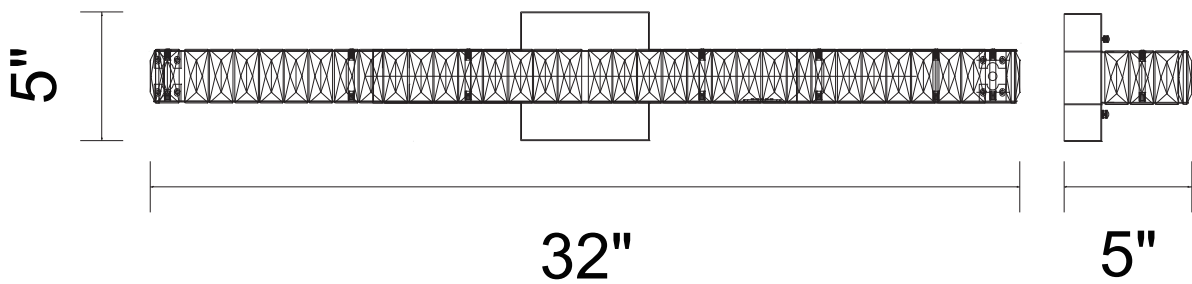

PROJECT: _____
 FIXTURE TYPE: _____
 LOCATION: _____
 CONTACT/PHONE: _____

Item	5624W32ST
Collection	MILAN
Finish	Chrome
Glass	-----
Crystal	Clear
Input	120V AC,60HZ,AC

Shade	-----
Length/Dia.	32"
Width/Ext.	5"
Height	5"
Maximum	5"
Lumens	900

Light Source	LED
Bulb Info.	10W
Included	-----
Dimmable	Yes
Color	4000K
Weight	