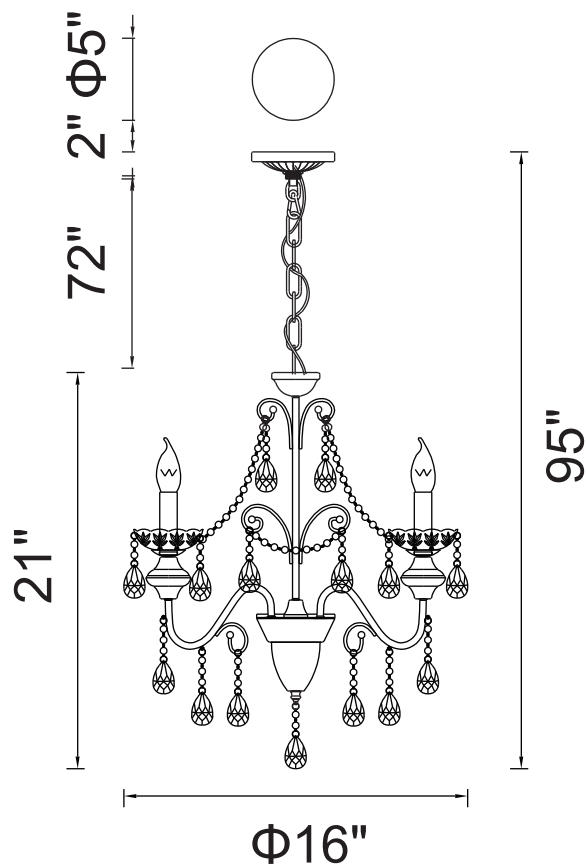

PROJECT: _____

FIXTURE TYPE: _____

LOCATION: _____

CONTACT/PHONE: _____

Item	5095P16B-3
Collection	KEEN
Finish	Black
Glass	-----
Crystal	Black
Input	120V AC,60HZ,AC

Shade	-----
Length/Dia.	16"
Width/Ext.	-----
Height	21"
Maximum	95"
Lumens	-----

Light Source	E12
Bulb Info.	3x60W
Included	-----
Dimmable	Yes
Color	-----
Weight	