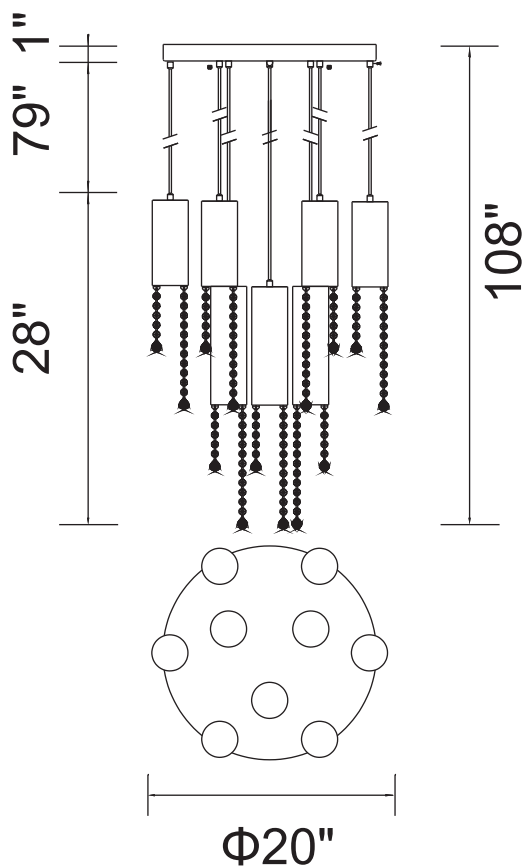

PROJECT: _____
 FIXTURE TYPE: _____
 LOCATION: _____
 CONTACT/PHONE: _____

Item	5081P20C-R
Collection	EXTENDED
Finish	Chrome
Glass	-----
Crystal	Clear
Input	120V AC,60HZ,AC

Shade	-----
Length/Dia.	20"
Width/Ext.	-----
Height	28"
Maximum	108"
Lumens	-----

Light Source	GU10
Bulb Info.	9×35W
Included	-----
Dimmable	Yes
Color	-----
Weight	