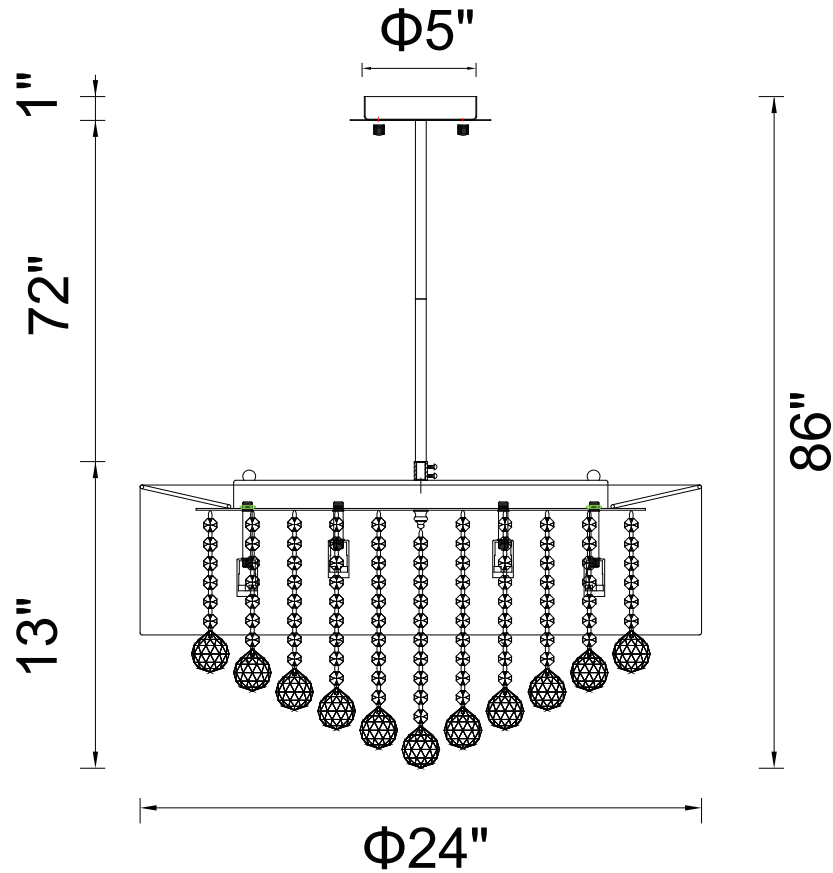

PROJECT: _____

FIXTURE TYPE: _____

LOCATION: _____

CONTACT/PHONE: _____

Item	5062P24C
Collection	RADIANT
Finish	Chrome
Glass	-----
Crystal	Champagne
Input	120V AC,60HZ,AC

Shade	Transparent Gold
Length/Dia.	24"
Width/Ext.	-----
Height	13"
Maximum	86"
Lumens	-----

Light Source	G9
Bulb Info.	12x60W
Included	-----
Dimmable	Yes
Color	-----
Weight	-----